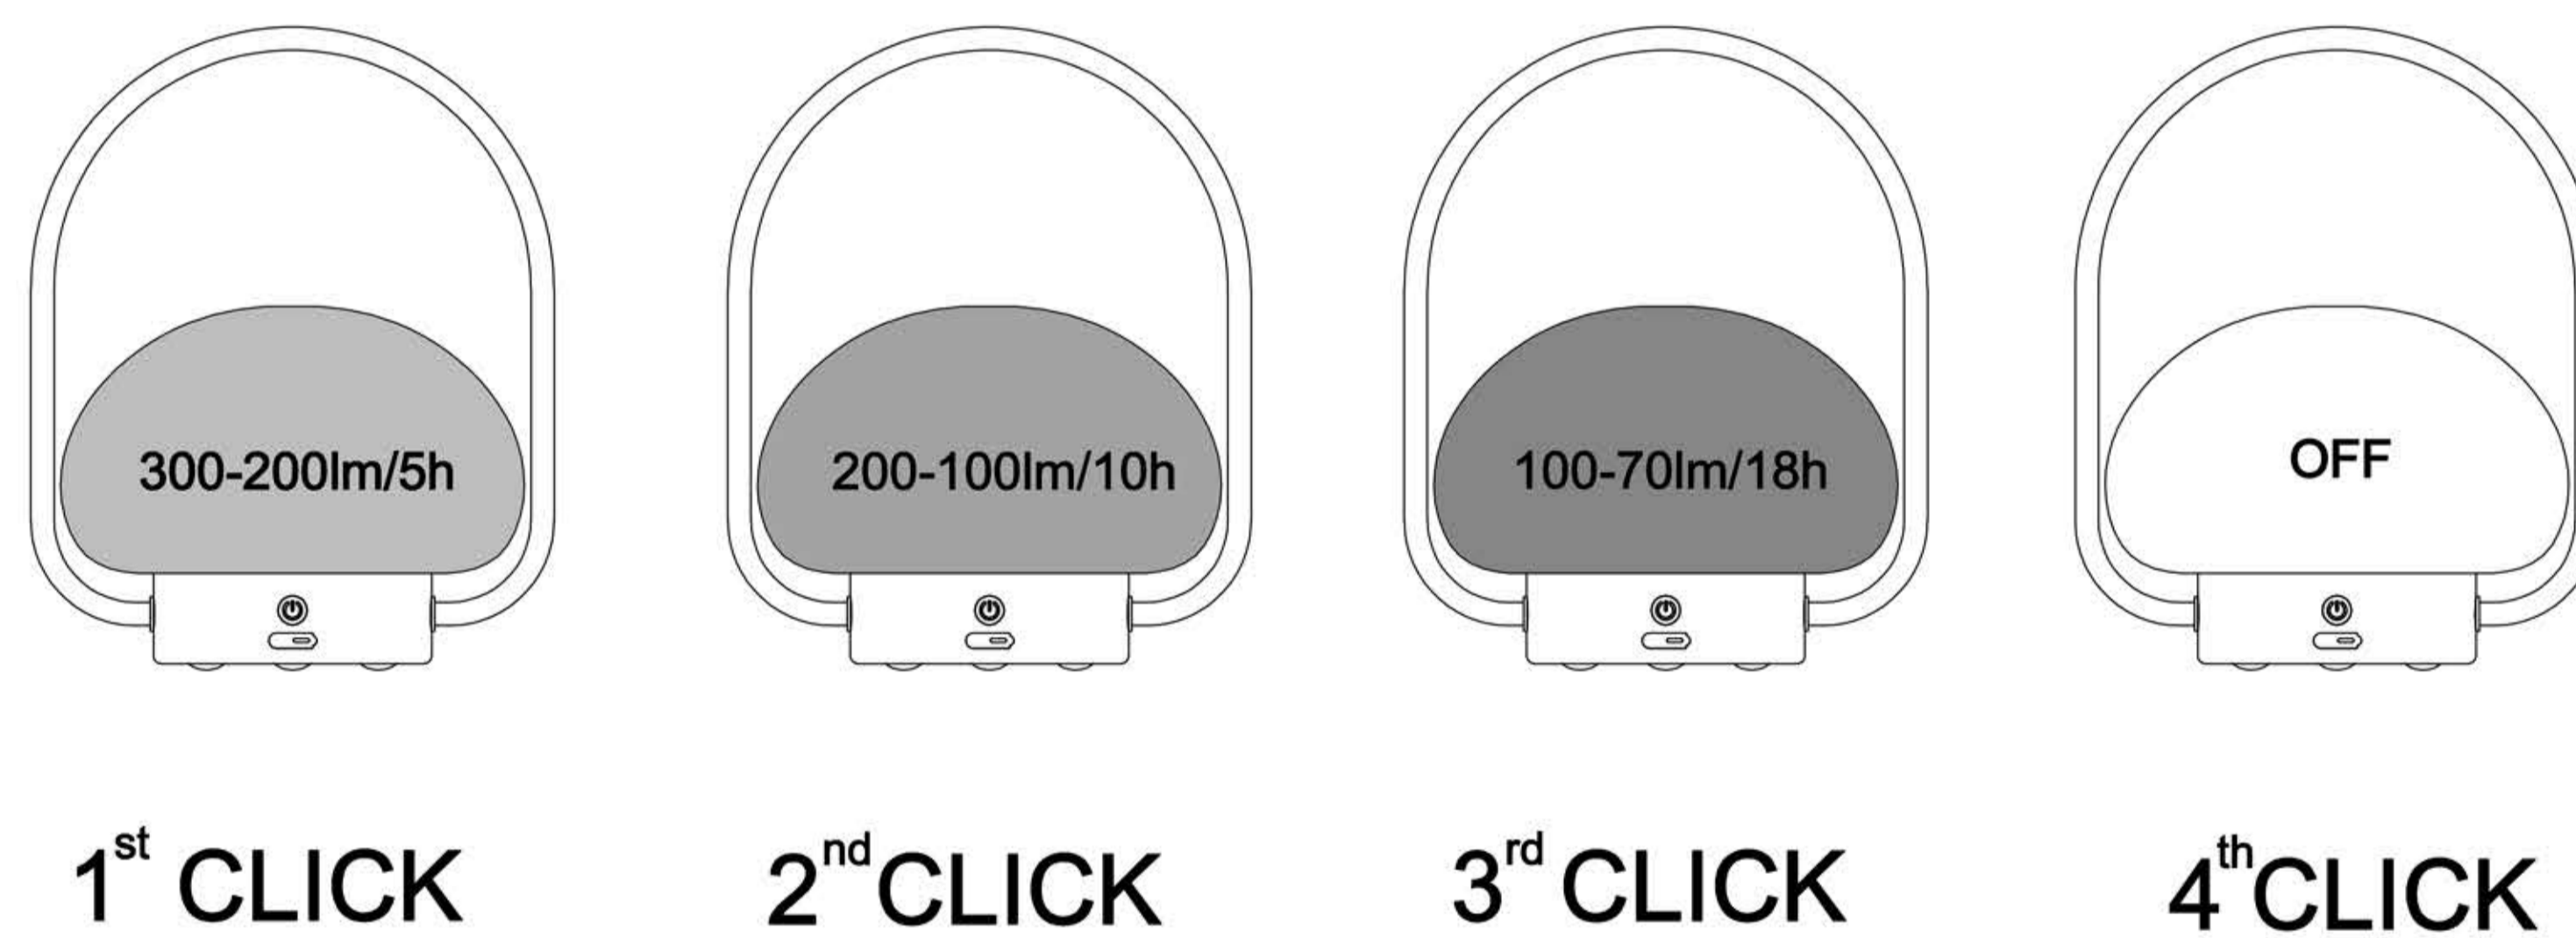

Red light when charging, green light when full charged.
Charging time for 100%: 10h.

3-STEP MOODMAKER™

Warning

* This luminaire has been designed to be used in operating temperatures between -20° and +45°C. If luminaire is used in other ambient temperatures, the life of the battery may be reduced and not work properly. Don't leave this product under direct sunlight.

* When replacing the battery, replace the battery with the same specifications as indicated on the supplied battery.