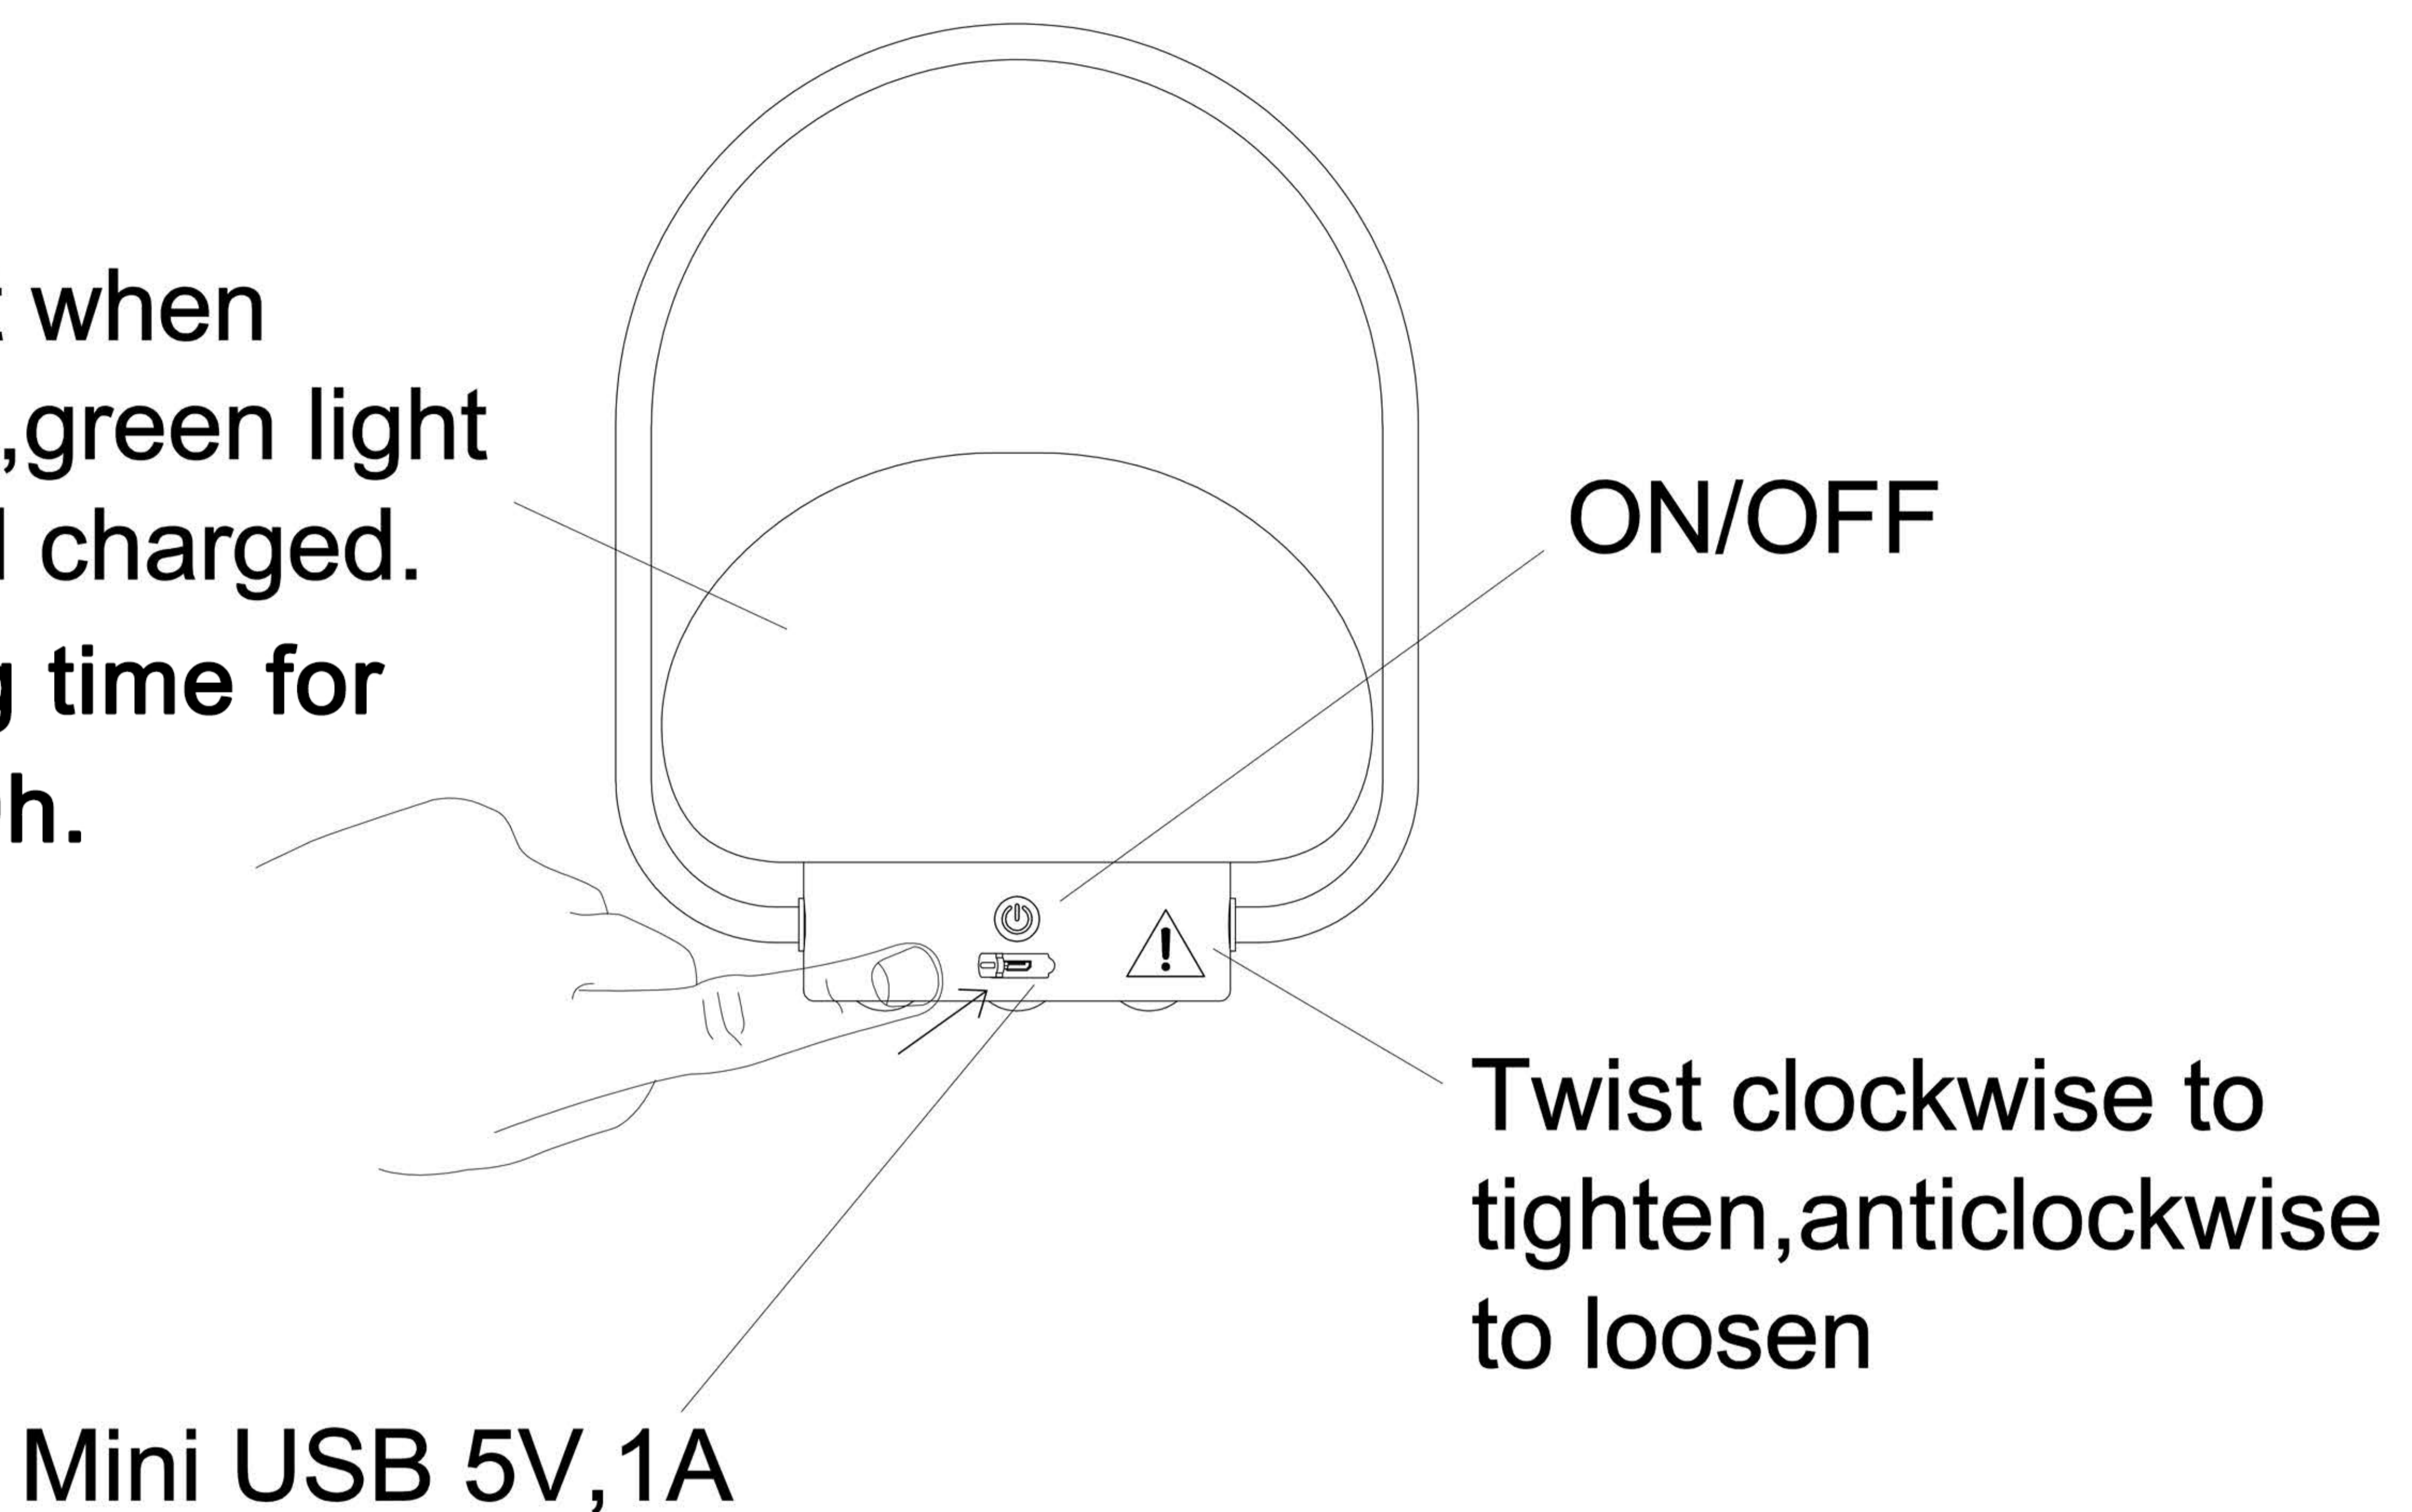

Red light when charging, green light when full charged.
Charging time for 100%: 10h.

3-STEP MOODMAKER™

Warning

* This luminaire has been designed to be used in operating temperatures between -20° and +45°C. If luminaire is used in other ambient temperatures, the life of the battery may be reduced and not work properly. Don't leave this product under direct sunlight.

* When replacing the battery, replace the battery with the same specifications as indicated on the supplied battery.