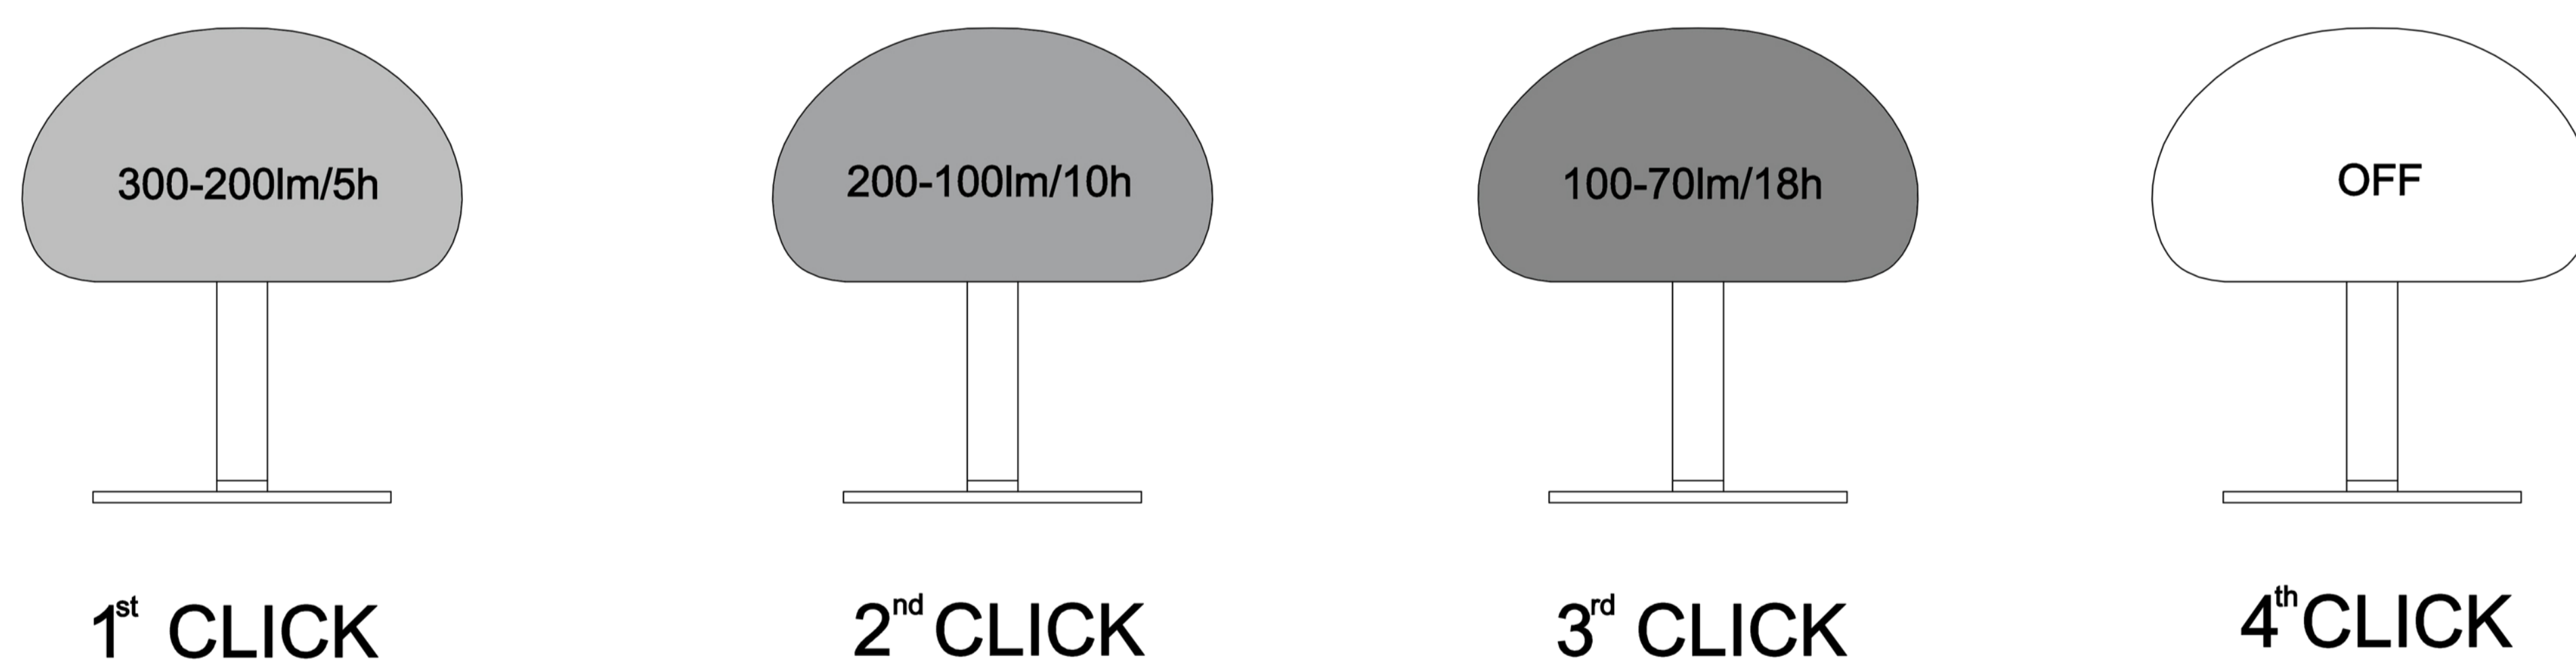

3-STEP MOODMAKER™

Warning

* This luminaire has been designed to be used in operating temperatures between -20° and +45°C. If luminaire is used in other ambient temperatures, the life of the battery may be reduced and not work properly. Don't leave this product under direct sunlight.

* When replacing the battery, replace the battery with the same specifications as indicated on the supplied battery.