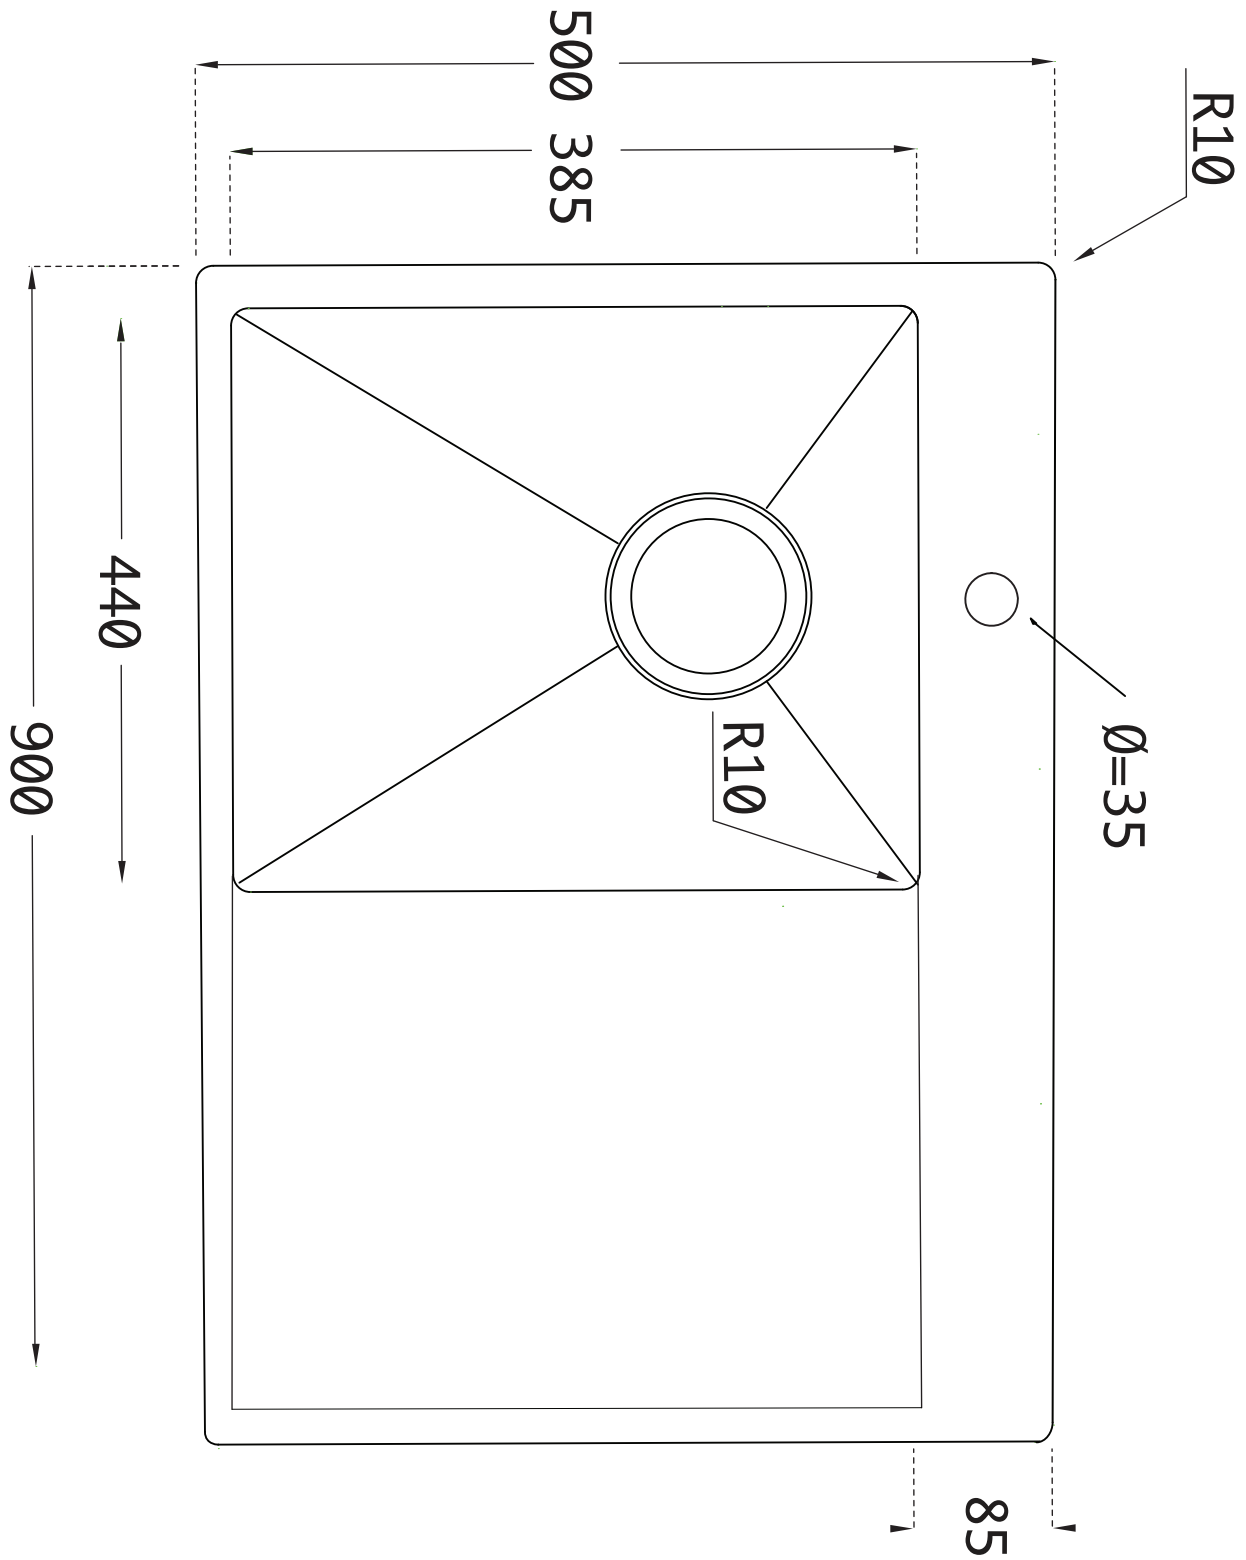

# Kubus 900 L Soft

Sink depth: 175 mm