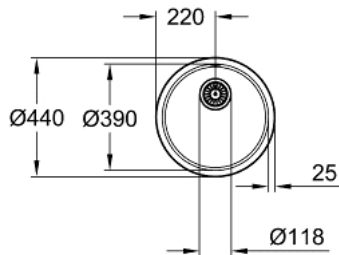

## 31 720 SD0 K200 Stainless steel sink

[https://www.grohe.co.uk/en\\_gb/k200-stainless-steel-sink-31720SD0.html](https://www.grohe.co.uk/en_gb/k200-stainless-steel-sink-31720SD0.html)

- model: K200 50-S Ø 44 1.0
- mounting type: standard built-in
- material: stainless steel AISI 304 (V2A)
- **GROHE Whisper**
- min. cabinet size: 500 mm
- dimensions: Ø 440 mm
- 1 bowl: Ø 390 mm
- inner bowl radius: Ø 390
- **GROHE QuickFix** installation system
- cut-out: Ø 422 mm
- drainer: Ø 3.5"/90 mm basket strainer waste
- accessories included: waste kit, basket strainer waste, mounting set
- amount of fasteners included (top mount): 5