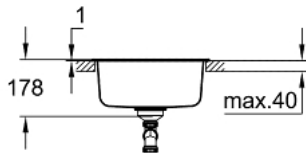

## 31 720 SD0 K200 Stainless steel sink

[https://www.grohe.co.uk/en\\_gb/k200-stainless-steel-sink-31720SD0.html](https://www.grohe.co.uk/en_gb/k200-stainless-steel-sink-31720SD0.html)

- model: K200 50-S Ø 44 1.0
- mounting type: standard built-in
- material: stainless steel AISI 304 (V2A)
- **GROHE Whisper**
- min. cabinet size: 500 mm
- dimensions: Ø 440 mm
- 1 bowl: Ø 390 mm
- inner bowl radius: Ø 390
- **GROHE QuickFix** installation system
- cut-out: Ø 422 mm
- drainer: Ø 3.5"/90 mm basket strainer waste
- accessories included: waste kit, basket strainer waste, mounting set
- amount of fasteners included (top mount): 5