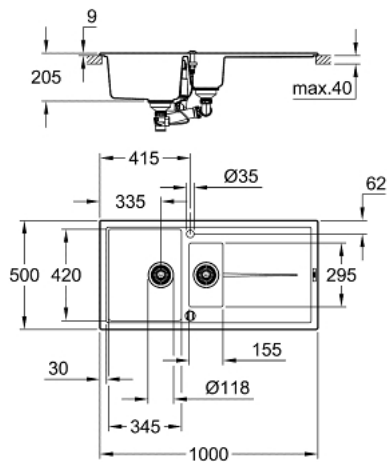

## 31 642 AP0 Composite sink with drainer

[https://www.grohe.co.uk/en\\_gb/composite-sink-with-drainer-31642AP0.html](https://www.grohe.co.uk/en_gb/composite-sink-with-drainer-31642AP0.html)

- model: K400 60-C 100/50 1.5 rev
- mounting type: standard built-in
- material: quartz composite
- **GROHE Whisper**
- min. cabinet size: 600 mm
- dimensions: 1000 x 500 mm
- 1 bowl: 335 x 420 x 205 mm
- 0.5 bowl: 155 x 295 x 146 mm
- outer radius: R6, inner bowl radius: big bowl R10, small bowl R8
- **GROHE QuickFix** installation system
- sink mountable left or right
- cut-out: 980 x 480 mm
- drainer: automatic waste fitting
- accessories included: automatic waste fitting, waste kit, basket strainer waste, mounting set
- amount of fasteners included (top mount): 10