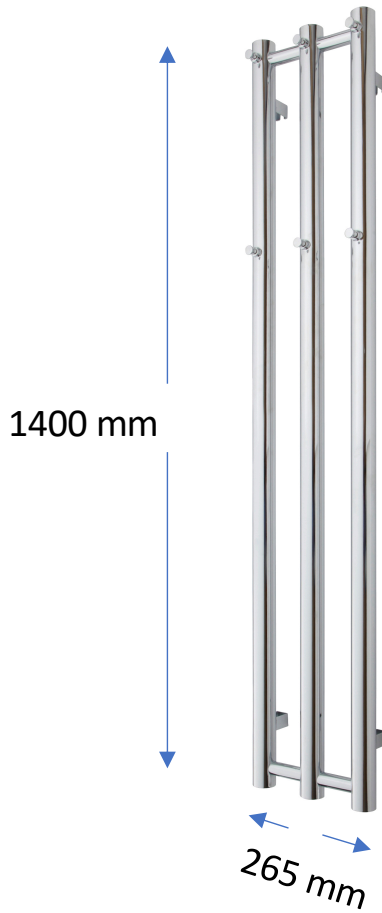

### PLUS 3

Datasheet and mounting instruction will be available on our website

[www.tv.s.dk](http://www.tv.s.dk)

**Center distance = 220 mm**

● = Brackets