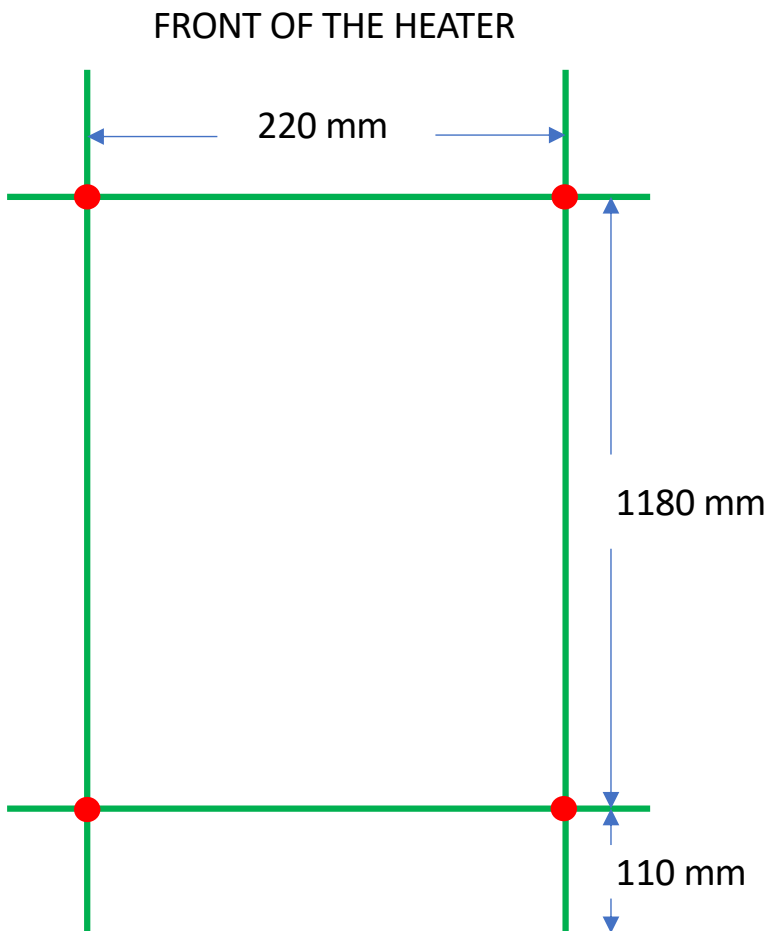

### PLUS 3

Datasheet and mounting instruction will be available on our website

[www.tv.s.dk](http://www.tv.s.dk)

**Center distance = 220 mm**

● = Brackets