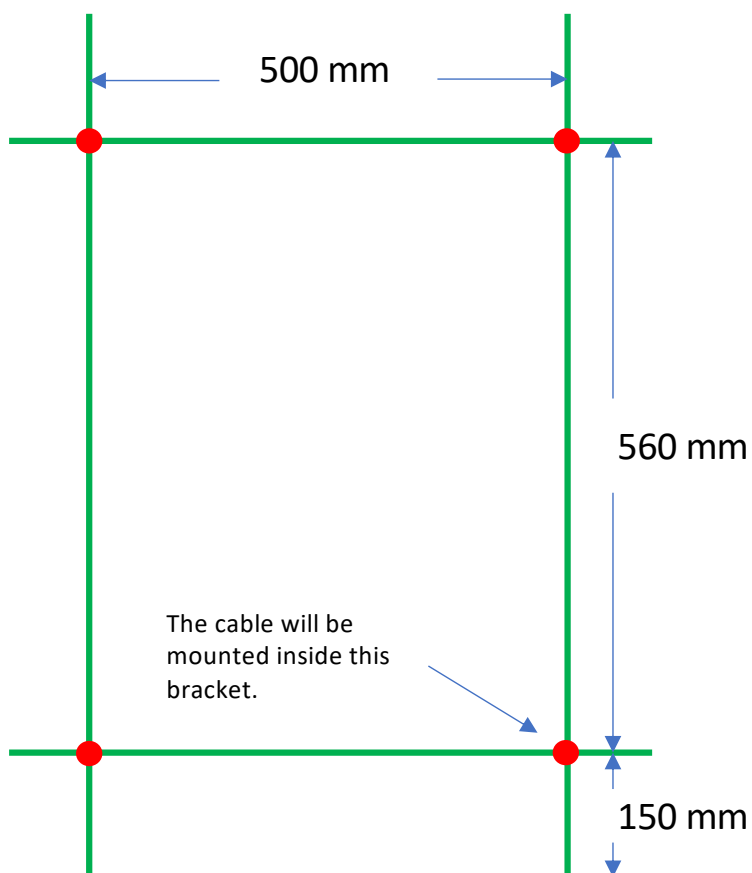

ELDO 9 L WITH TIMER

Datasheet and mounting instruction will be available on our website

www.tvvs.dk

FRONT OF THE HEATER

● = Bracket with cover rosette. The rosette covers 60 mm .