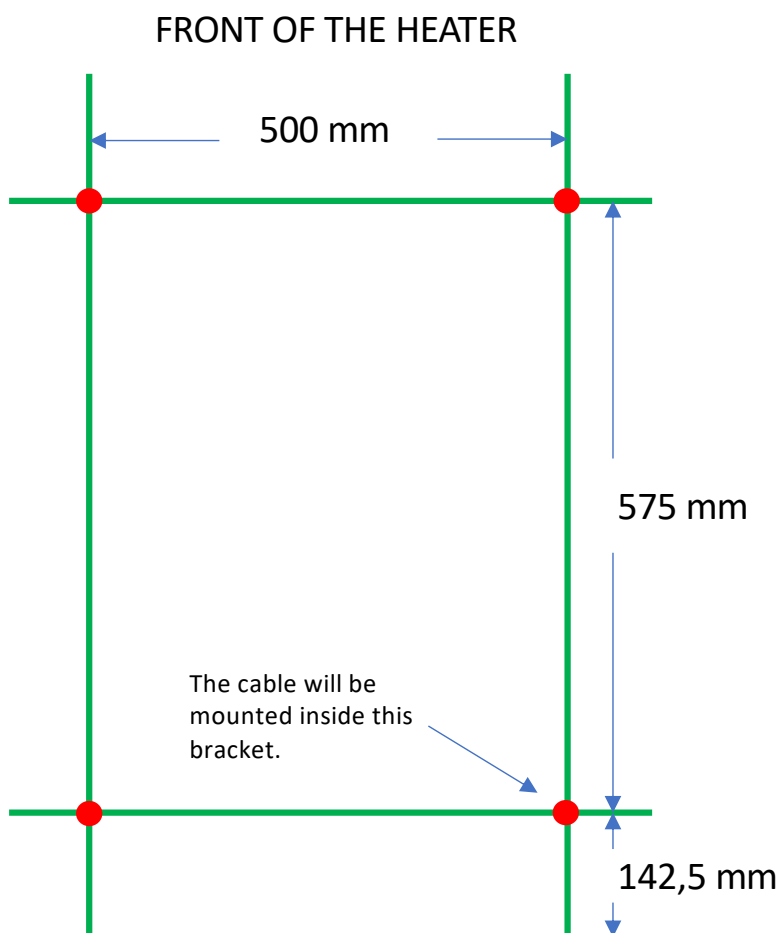

ELDO 9 F WITH TIMER

Datasheet and mounting instruction will be available on our website

www.tvvs.dk

● = Bracket with cover rosette. The rosette covers 60 mm .