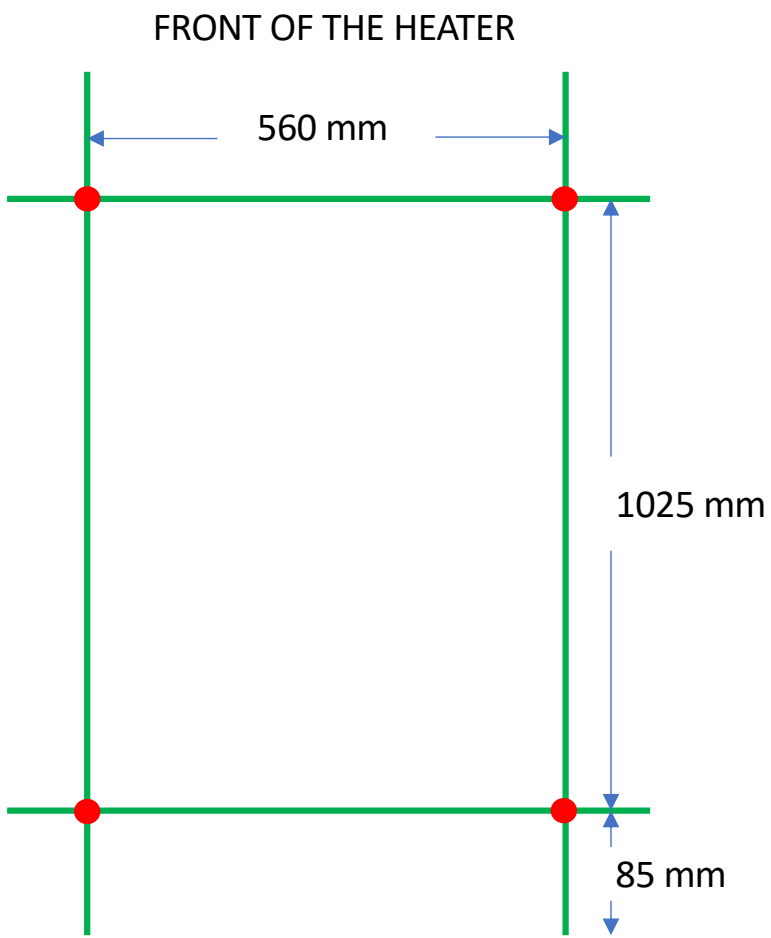

NEMO 21-600

Datasheet and mounting instruction will be available on our website

www.tvvs.dk

Center distance = 570 mm

● = Brackets