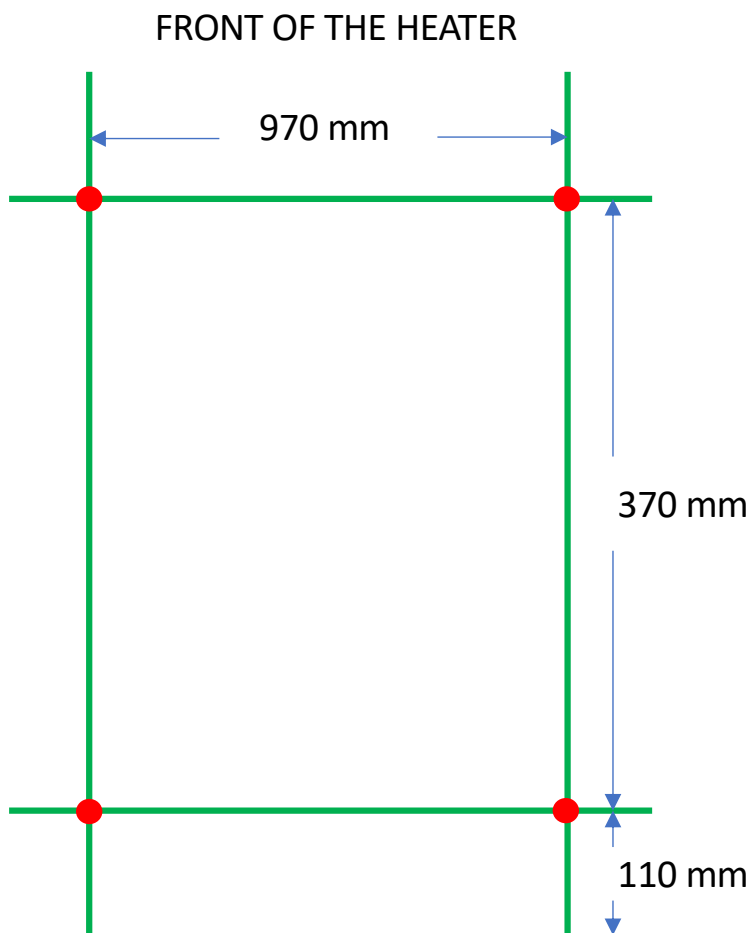

PIVO 9-1000

Datasheet and mounting instruction will be available on our website

www.tvs.dk

Center distance = 970 mm

● = Brackets