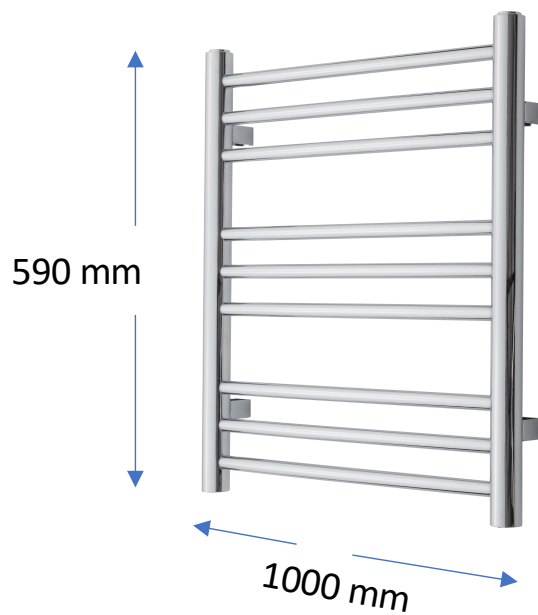

PIVO 9-1000

Datasheet and mounting instruction will be available on our website

www.tvs.dk

Center distance = 970 mm

● = Brackets