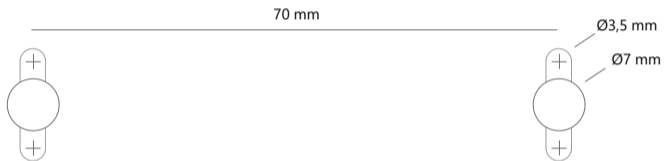

Smart Gateway

220-240V, 50/60Hz, -20°C to 35°C

Setup

- 1 Wi-Fi
- 2 Ethernet to router
- 3 Power cable

- Bluetooth
- LAN link
- Power

Pairing

Wall Mounting

Astro Clock