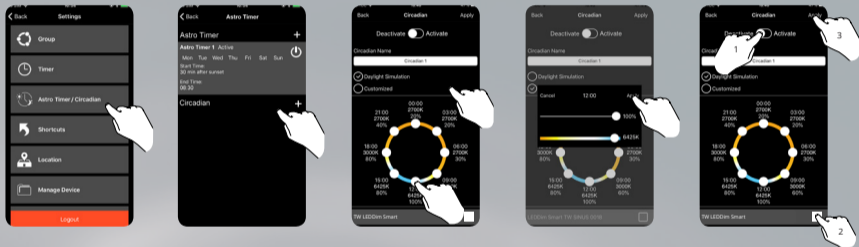

Circadian Customized