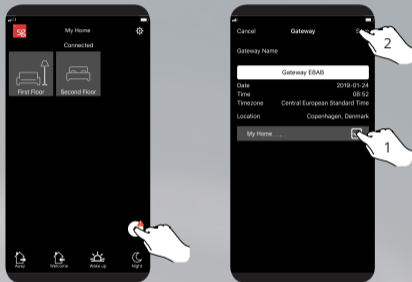

Smart Gateway

220-240V, 50/60Hz, -20°C to 35°C

Setup

- 1 Wi-Fi
- 2 Ethernet to router
- 3 Power cable

- Bluetooth
- LAN link
- Power

Pairing

Wall Mounting

Astro Clock