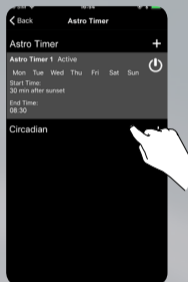

Astro Timer

+/- 120 min / ⌚ XX:XX

Midnight Cut

Circadian

Circadian Customized

SG Smart Products

LEDDim Smart
820334

TW LEDDim Smart
820384