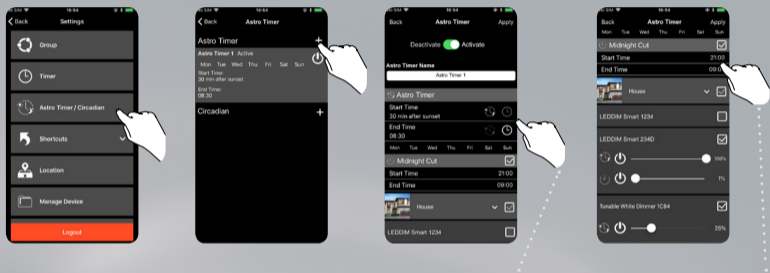

Smart Gateway

220-240V, 50/60Hz, -20°C to 35°C

Setup

- 1 Wi-Fi
- 2 Ethernet to router
- 3 Power cable

- Bluetooth
- LAN link
- Power

Pairing

Wall Mounting

Astro Clock