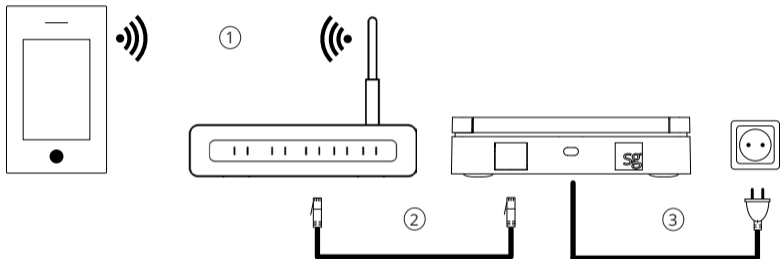

Smart Gateway

220-240V, 50/60Hz, -20°C to 35°C

Setup

- 1 Wi-Fi
- 2 Ethernet to router
- 3 Power cable

- Bluetooth
- LAN link
- Power

Pairing

Wall Mounting

Astro Clock