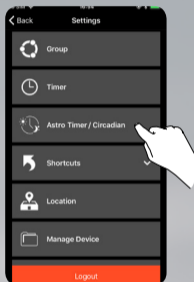

Astro Timer

+/- 120 min / ⌚ XX:XX

Midnight Cut

Circadian

Circadian Customized

SG Smart Products

LEDDim Smart
820334

TW LEDDim Smart
820384