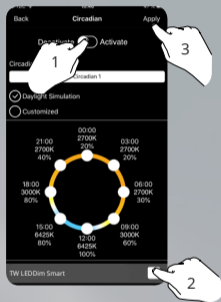

Astro Timer

+/- 120 min / ⌚ XX:XX

Midnight Cut

Circadian

Circadian Customized

SG Smart Products

LEDDim Smart
820334

TW LEDDim Smart
820384