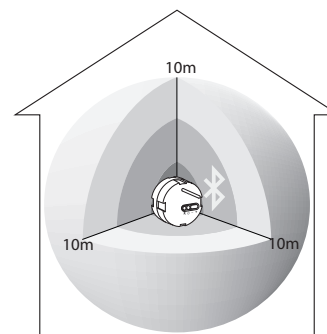

LEDDim Smart Pill Micro

230V, 50/60Hz, -20°C to 35°C, 3-100VA

LEDDim App

Android OS 5.1, Ram 2.5GB mid-range CPUs<

www.sg-as.no/leddim/getapp/

iOS 9.0, iPhone 5s<

R	C	R+C	L
Max.100W	Max.80W	Max.80W	✗

NO: Impulsbryter (valgfritt) **FR:** Bouton-poussoir (optionnel)
DK: Impulsafbryder (valgfri) **NL:** Drukknop (optioneel)
SE: Impulsbrytare (valgfritt) **DE:** Druckknopf (optional)
EN: Push button (optional) **FI:** Painonappi (valinnainen)

Range

NO: Kan kun installeres og vedlikeholdes av en registrert installasjonsvirksomhet.
DK: Må kun installeres og vedligeholdes af uddannet elektriker.
SE: Skall installeras och underhållas av behörig elektriker.
EN: Only to be installed and maintained by an authorized electrician.
FR: Doit être installé et maintenu par un électricien qualifié.
NL: Mag alleen geïnstalleerd en onderhouden worden door een bevoegde electricien.
DE: Dieses Produkt darf nur durch autorisiertes Personal (z.B. Elektro-Installateur) angeschlossen, in Betrieb genommen und gewartet werden.
FI: Asentaa ja huoltaa saa vain valtuutettu sähköasentaja

NO: Skru av strømmen før montering.
DK: Sluk for strømmen inden montering.
SE: Stäng av strømmen innan montering.
EN: Turn off power before installing.
FR: Couper le courant avant l'installation.
NL: Stroom uitschakelen voor u het toestel installeert.
DE: Vor Installationsarbeiten den Strom abschalten.
FI: Sammuta virta ennen kytkestä

NORWAY
SG Armaturen AS

Skytterheia 25
N-4790 Lillesand

Tel: +47 37 50 03 00
firmapost@sg-as.no
www.sg-as.no

SWEDEN

SG Armaturen AB
Tel: +46 31 81 71 10
info@sg-ab.se
www.sg-ab.se

FINLAND

SG Armaturen Oy
info@sg-oy.fi
www.sg-oy.fi

DENMARK

SG Armaturen A/S
Tel: +45 70 70 72 13
info@sg-as.dk
www.sg-as.dk

UNITED KINGDOM