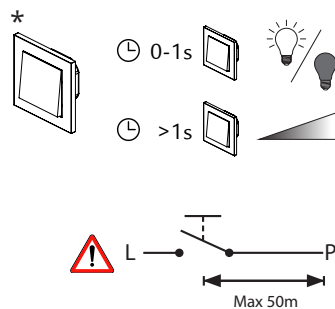

LEDDim Smart Pill Micro

230V, 50/60Hz, -20°C to 35°C, 3-100VA

LEDDim App

Android OS 5.1, Ram 2.5GB mid-range CPUs<

www.sg-as.no/leddim/getapp/

iOS 9.0, iPhone 5s<

| R | C | R+C | L |
|----------|---------|---------|---|
| Max.100W | Max.80W | Max.80W | ✗ |