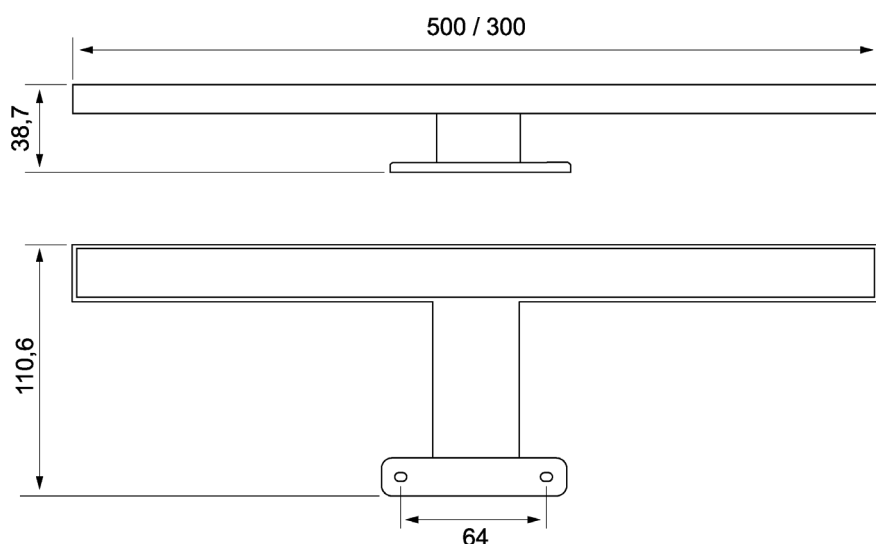

Lagan NextGen

Black: 3470100715 (300 mm) , 3470100731 (500 mm)
Chrome: 3470100728 (300 mm), 3470100744 (500 mm)

SPECIFICATIONS

Power supply	230V/50Hz
Light source	LED
Wattage, 300 mm	4,4W
Wattage, 500 mm	5,4W
Colour temperature	3000K
CRI	>90

SAFETY

IP Class	IP44
Certifications	CE

PACKING, 300 MM

Box size	58 x 33,5 x 28 cm
Box weight	G.W.: 7,5 KGS / N.W.: 6,5 KGS

PACKING, 500 MM

Box size	58 x 53,5 x 28 cm
Box weight	G.W.: 9 KGS / N.W.: 8 KGS

LOEVSCHALL
THE GOOD LIGHT