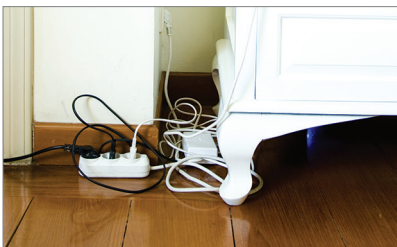

SPECIFICATIONS

Package Contents: One CableBox Mini and Ten Twist Ties.

Product Dimensions: 240 x 120 x 130mm / 9.25 x 4.5 x 5 in.

SKUs

Black : CBM-BL
Blue : CBM-BLU
Green : CBM-GRN
Orange : CBM-ORG
Pink : CBM-PNK
White : CBM-WH
Yellow : CBM-YLO

UPC Codes

Black : 7 05105 46243 1
Blue : 7 05105 46053 6
Green : 7 05105 46063 5
Orange : 7 05105 46073 4
Pink : 7 05105 46083 3
White : 7 05105 46093 2
Yellow : 7 05105 46103 8

blueLounge®

35 N. Arroyo Parkway, Suite 250
Pasadena, CA 91103. USA

T. +1 626 564 2802
F. +1 626 628 3287

www.bluelounge.com