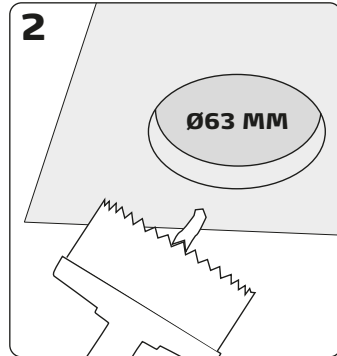

Linea kit

a. Without mounting ring

b. With mounting ring

Linea cabinet lights

350mA	3x2.3W	CRI>90	15000 L70B50		

Linea driver

Prim. 220-240 VAC	Sec. 350mA	Max. 14W	25000 L70B50				