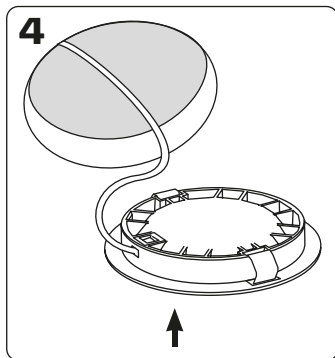

Linea kit

a. Without mounting ring

b. With mounting ring

Linea cabinet lights

350mA	3x2.3W	CRI>90	15000 L70B50		

Linea driver

Prim. 220-240 VAC	Sec. 350mA	Max. 14W	25000 L70B50				