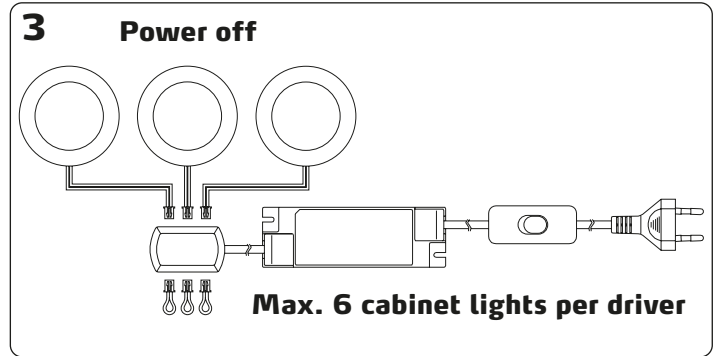

Linea kit

a. Without mounting ring

b. With mounting ring

Linea cabinet lights

350mA	3x2.3W	CRI>90	15000 L70B50		

Linea driver

Prim. 220-240 VAC	Sec. 350mA	Max. 14W	25000 L70B50				