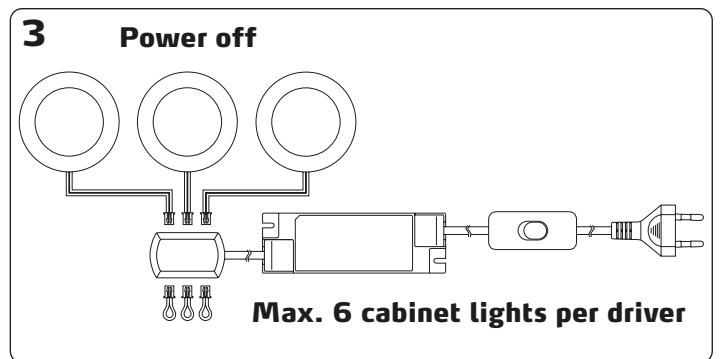

Linea kit

a. Without mounting ring

b. With mounting ring

Linea cabinet lights

350mA	3x2.3W	CRI>90	15000 L70B50		

Linea driver

Prim. 220-240 VAC	Sec. 350mA	Max. 14W	25000 L70B50				