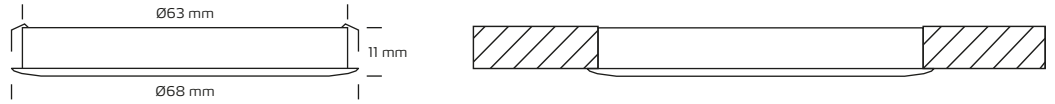

Linea kit

a. Without mounting ring

b. With mounting ring

Linea cabinet lights

350mA	3x2.3W	CRI>90	15000 L70B50		

Linea driver

Prim. 220-240 VAC	Sec. 350mA	Max. 14W	25000 L70B50				