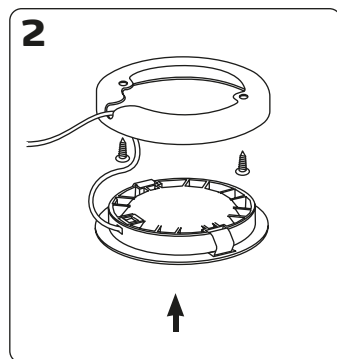

Linea kit

a. Without mounting ring

b. With mounting ring

Linea cabinet lights

350mA	3x2.3W	CRI>90	15000 L70B50		

Linea driver

Prim. 220-240 VAC	Sec. 350mA	Max. 14W	25000 L70B50				