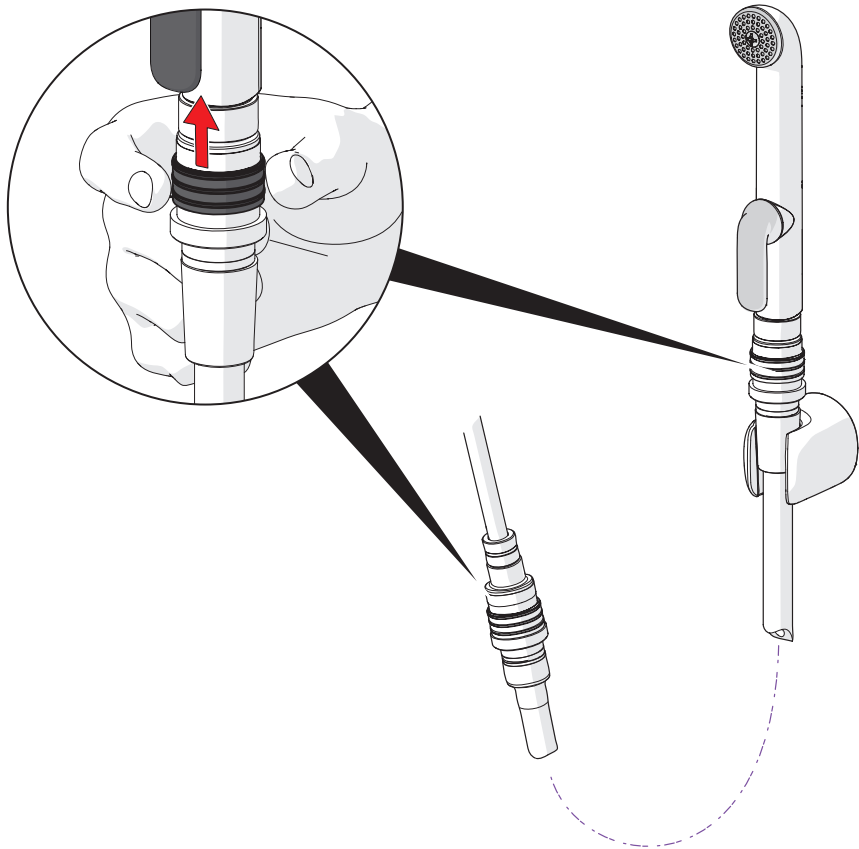

④

cleaning.oras.com

1812GM

Oras Group is a powerful European provider of sanitary fittings: the market leader in the Nordics and a leading company in Continental Europe. The company's mission is to make the use of water easy and sustainable and its vision is to become the European leader of advanced sanitary fittings. Oras Group has two strong brands: Oras and Hansa.