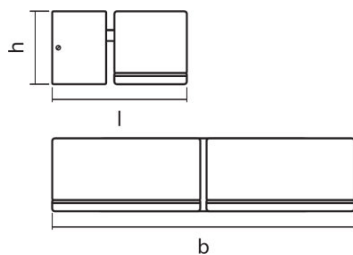

### Dimensions & weight

Length	100.0 mm
Width	230.0 mm
Height	54.0 mm
Product weight	750.00 g