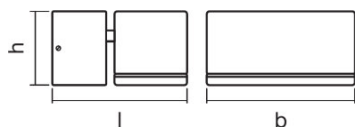

### Dimensions & weight

Length	100.0 mm
Width	110.0 mm
Height	54.0 mm
Product weight	390.00 g