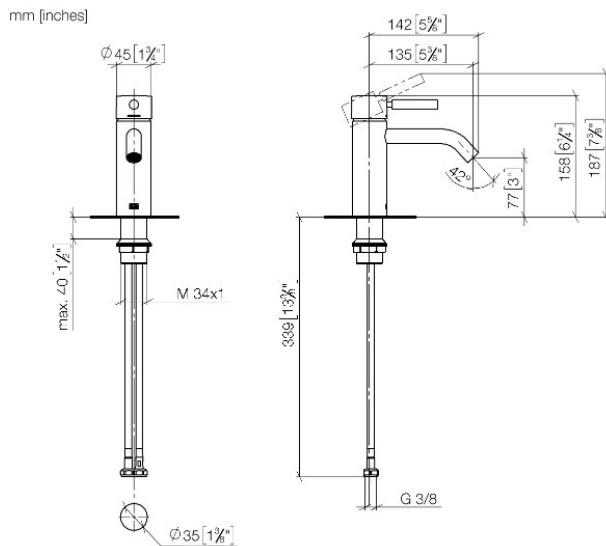

Washbasin - Meta

Single-lever basin mixer without pop-up waste - matt black

Article number: 33 522 660-33

- 135 mm projection
- fixed spout
- circular, air-enriched flow
- height of mixer 158 mm
- height up to aerator 77 mm
- hole diameter 35 mm
- 2x screw-in M 8 x 1 pressure hose, leak-tested
- max. flow 5.7 l/min
- lead-free
- Fittings group as per DIN 4109: 1

matt black

Dimensional drawing

All details in mm / inch = mm x 0.0394

Washbasin - Meta

Single-lever basin mixer without pop-up waste - matt black

Article number: 33 522 660-33

Flow rate chart

Washbasin - Meta

Single-lever basin mixer without pop-up waste - matt black

Article number: 33 522 660-33

Other finish variants

polished chrome
33 522 660-00

platinum matt
33 522 660-06

Other finishes on request (x-tra Service)

Spare parts list

| No. | Item Number | Name | Quantity used |
|-----|--------------------|------------|---------------|
| 1 | 90 20 66 002 00-33 | handle | 1 |
| 2 | 09 28 30 041-33 | cover | 1 |
| 3 | 09 14 10 091 90 | seal | 1 |
| 4 | 09 24 04 266 90 | nut | 1 |
| 5 | 90 15 05 042 00 90 | cartridge | 1 |
| 6 | 90 11 06 207 00-33 | spout | 1 |
| 7 | 04 23 10 044 07 90 | fixing set | 1 |
| 8 | 04 30 04 100 00 90 | hose | 2 |