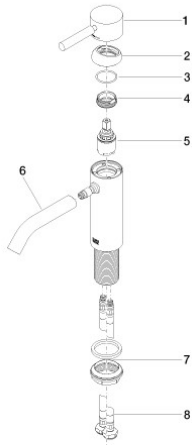

Washbasin - Meta

Single-lever basin mixer without pop-up waste - matt black

Article number: 33 522 660-33

- 135 mm projection
- fixed spout
- circular, air-enriched flow
- height of mixer 158 mm
- height up to aerator 77 mm
- hole diameter 35 mm
- 2x screw-in M 8 x 1 pressure hose, leak-tested
- max. flow 5.7 l/min
- lead-free
- Fittings group as per DIN 4109: 1

matt black

Dimensional drawing

All details in mm / inch = mm x 0.0394

Washbasin - Meta

Single-lever basin mixer without pop-up waste - matt black

Article number: 33 522 660-33

Flow rate chart

Washbasin - Meta

Single-lever basin mixer without pop-up waste - matt black

Article number: 33 522 660-33

Other finish variants

polished chrome
33 522 660-00

platinum matt
33 522 660-06

Other finishes on request (x-tra Service)

Spare parts list

| No. | Item Number | Name | Quantity used |
|-----|--------------------|------------|---------------|
| 1 | 90 20 66 002 00-33 | handle | 1 |
| 2 | 09 28 30 041-33 | cover | 1 |
| 3 | 09 14 10 091 90 | seal | 1 |
| 4 | 09 24 04 266 90 | nut | 1 |
| 5 | 90 15 05 042 00 90 | cartridge | 1 |
| 6 | 90 11 06 207 00-33 | spout | 1 |
| 7 | 04 23 10 044 07 90 | fixing set | 1 |
| 8 | 04 30 04 100 00 90 | hose | 2 |