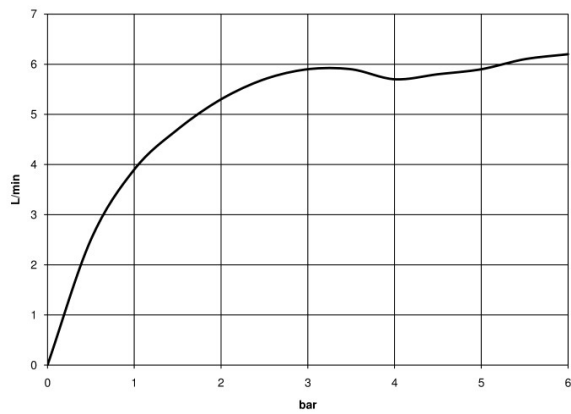

Washbasin - Meta

Single-lever basin mixer without pop-up waste - matt black

Article number: 33 522 660-33

- 135 mm projection
- fixed spout
- circular, air-enriched flow
- height of mixer 158 mm
- height up to aerator 77 mm
- hole diameter 35 mm
- 2x screw-in M 8 x 1 pressure hose, leak-tested
- max. flow 5.7 l/min
- lead-free
- Fittings group as per DIN 4109: 1

matt black

Dimensional drawing

All details in mm / inch = mm x 0.0394

Washbasin - Meta

Single-lever basin mixer without pop-up waste - matt black

Article number: 33 522 660-33

Flow rate chart

Washbasin - Meta