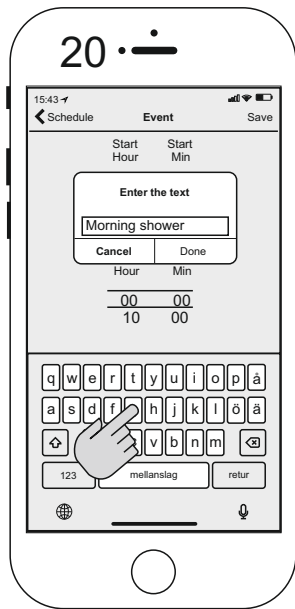

Download the app Pax Wireless (1-3)

009-910968_180530

Use the app, set temp (11-12)

Use the app, set timer and schedule setting (13-23)

Contact Pax Calima (1-5)

Contact Momento II (4-10)

Pairing fan and towel dryer, to get towel dryer to heat up when fan feel humidity. (6-10)