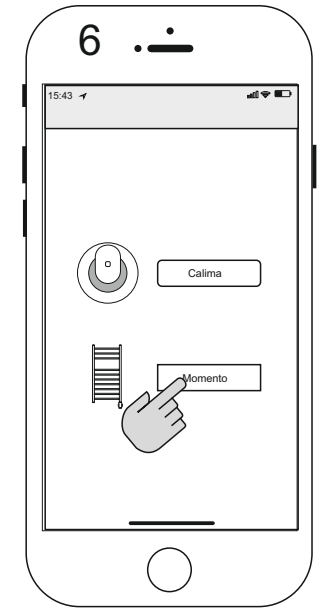

Download the app Pax Wireless (1-3)

009-910968_180530

Use the app, set temp (11-12)

Use the app, set timer and schedule setting (13-23)

Contact Pax Calima (1-5)

Contact Momento II (4-10)

Pairing fan and towel dryer, to get towel dryer to heat up when fan feel humidity. (6-10)