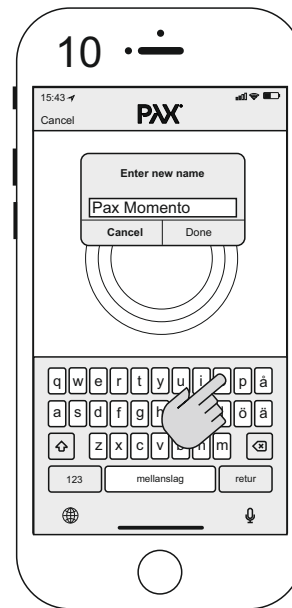

Download the app Pax Wireless (1-3)

009-910968_180530

Use the app, set temp (11-12)

Use the app, set timer and schedule setting (13-23)

Contact Pax Calima (1-5)

Contact Momento II (4-10)

Pairing fan and towel dryer, to get towel dryer to heat up when fan feel humidity. (6-10)