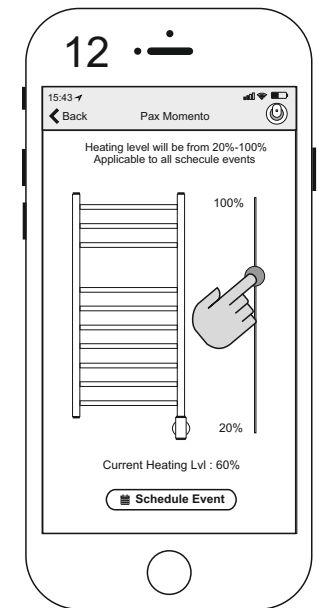

Download the app Pax Wireless (1-3)

009-910968_180530

Use the app, set temp (11-12)

Use the app, set timer and schedule setting (13-23)

Contact Pax Calima (1-5)

Contact Momento II (4-10)

Pairing fan and towel dryer, to get towel dryer to heat up when fan feel humidity. (6-10)