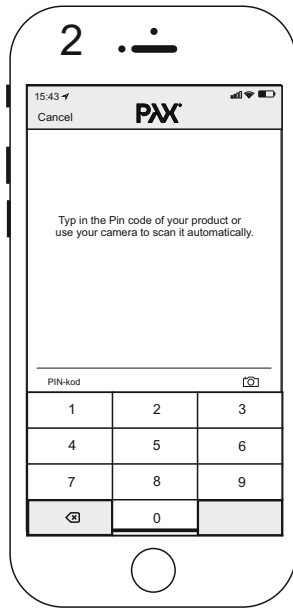

Download the app Pax Wireless (1-3)

009-910968_180530

Use the app, set temp (11-12)

Use the app, set timer and schedule setting (13-23)

Contact Pax Calima (1-5)

Contact Momento II (4-10)

Pairing fan and towel dryer, to get towel dryer to heat up when fan feel humidity. (6-10)