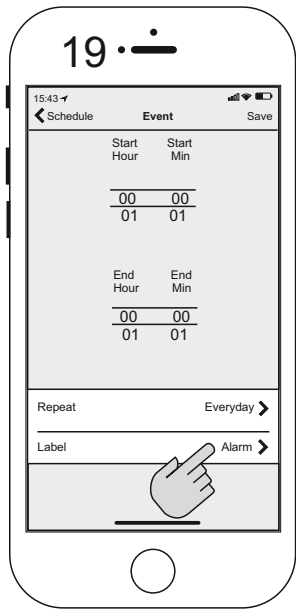

Download the app Pax Wireless (1-3)

009-910968_180530

Use the app, set temp (11-12)

Use the app, set timer and schedule setting (13-23)

Contact Pax Calima (1-5)

Contact Momento II (4-10)

Pairing fan and towel dryer, to get towel dryer to heat up when fan feel humidity. (6-10)