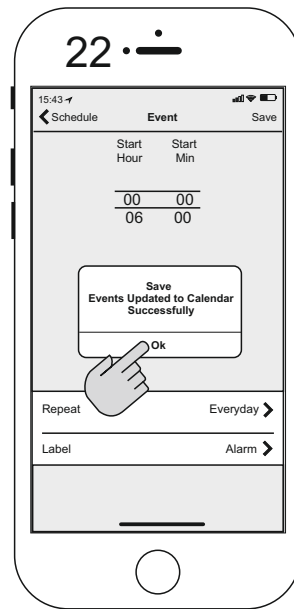

Download the app Pax Wireless (1-3)

009-910968_180530

Use the app, set temp (11-12)

Use the app, set timer and schedule setting (13-23)

Contact Pax Calima (1-5)

Contact Momento II (4-10)

Pairing fan and towel dryer, to get towel dryer to heat up when fan feel humidity. (6-10)