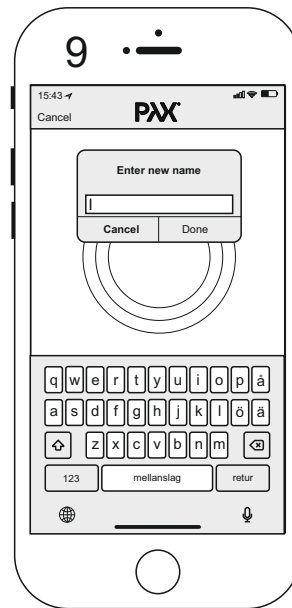

Download the app Pax Wireless (1-3)

009-910968_180530

Use the app, set temp (11-12)

Use the app, set timer and schedule setting (13-23)

Contact Pax Calima (1-5)

Contact Momento II (4-10)

Pairing fan and towel dryer, to get towel dryer to heat up when fan feel humidity. (6-10)