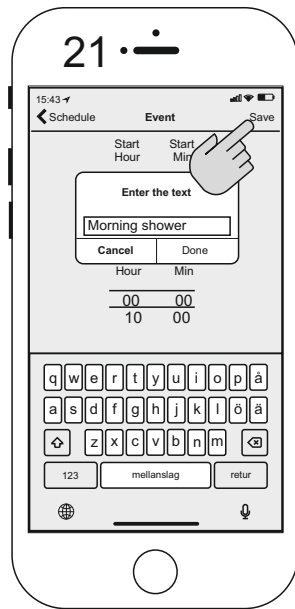

Download the app Pax Wireless (1-3)

009-910968_180530

Use the app, set temp (11-12)

Use the app, set timer and schedule setting (13-23)

Contact Pax Calima (1-5)

Contact Momento II (4-10)

Pairing fan and towel dryer, to get towel dryer to heat up when fan feel humidity. (6-10)