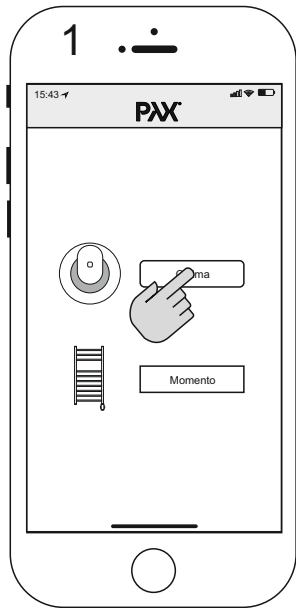

Download the app Pax Wireless (1-3)

009-910968_180530

Use the app, set temp (11-12)

Use the app, set timer and schedule setting (13-23)

Contact Pax Calima (1-5)

Contact Momento II (4-10)

Pairing fan and towel dryer, to get towel dryer to heat up when fan feel humidity. (6-10)