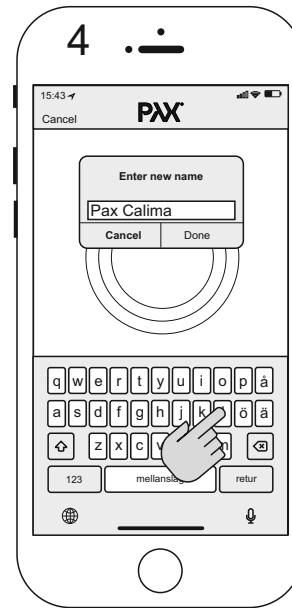

Download the app Pax Wireless (1-3)

009-910968_180530

Use the app, set temp (11-12)

Use the app, set timer and schedule setting (13-23)

Contact Pax Calima (1-5)

Contact Momento II (4-10)

Pairing fan and towel dryer, to get towel dryer to heat up when fan feel humidity. (6-10)