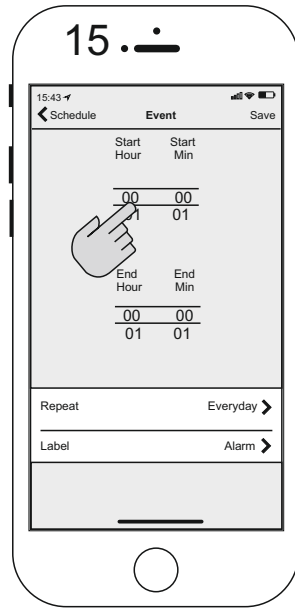

Download the app Pax Wireless (1-3)

009-910968_180530

Use the app, set temp (11-12)

Use the app, set timer and schedule setting (13-23)

Contact Pax Calima (1-5)

Contact Momento II (4-10)

Pairing fan and towel dryer, to get towel dryer to heat up when fan feel humidity. (6-10)