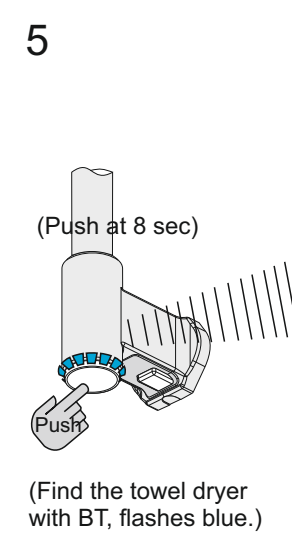

Download the app Pax Wireless (1-3)

009-910968_180530

Use the app, set temp (11-12)

Use the app, set timer and schedule setting (13-23)

Contact Pax Calima (1-5)

Contact Momento II (4-10)

Pairing fan and towel dryer, to get towel dryer to heat up when fan feel humidity. (6-10)