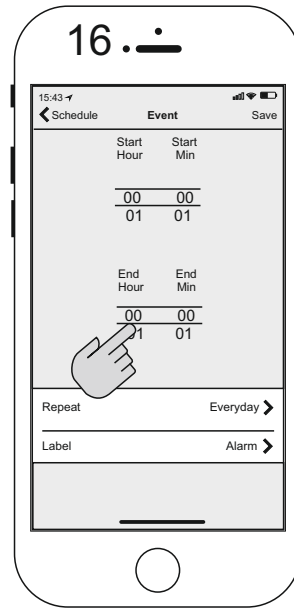

Download the app Pax Wireless (1-3)

009-910968_180530

Use the app, set temp (11-12)

Use the app, set timer and schedule setting (13-23)

Contact Pax Calima (1-5)

Contact Momento II (4-10)

Pairing fan and towel dryer, to get towel dryer to heat up when fan feel humidity. (6-10)