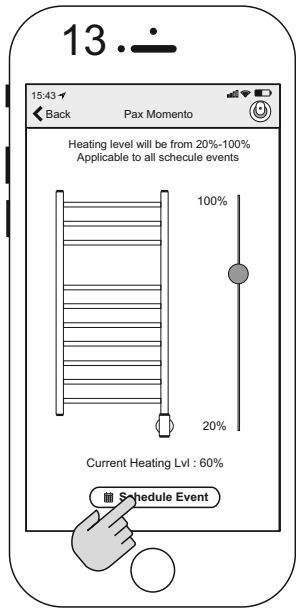

Download the app Pax Wireless (1-3)

009-910968_180530

Use the app, set temp (11-12)

Use the app, set timer and schedule setting (13-23)

Contact Pax Calima (1-5)

Contact Momento II (4-10)

Pairing fan and towel dryer, to get towel dryer to heat up when fan feel humidity. (6-10)