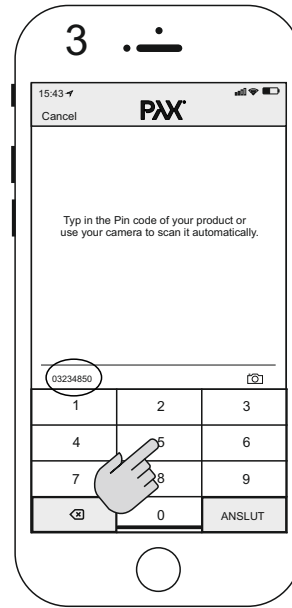

Download the app Pax Wireless (1-3)

009-910968_180530

Use the app, set temp (11-12)

Use the app, set timer and schedule setting (13-23)

Contact Pax Calima (1-5)

Contact Momento II (4-10)

Pairing fan and towel dryer, to get towel dryer to heat up when fan feel humidity. (6-10)