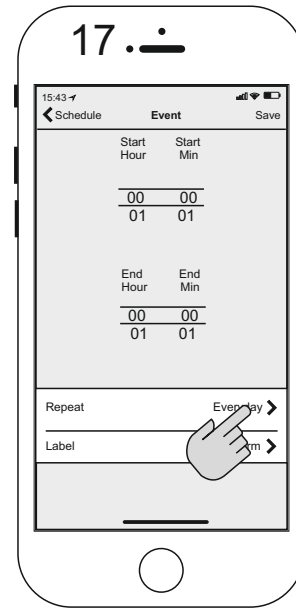

Download the app Pax Wireless (1-3)

009-910968_180530

Use the app, set temp (11-12)

Use the app, set timer and schedule setting (13-23)

Contact Pax Calima (1-5)

Contact Momento II (4-10)

Pairing fan and towel dryer, to get towel dryer to heat up when fan feel humidity. (6-10)