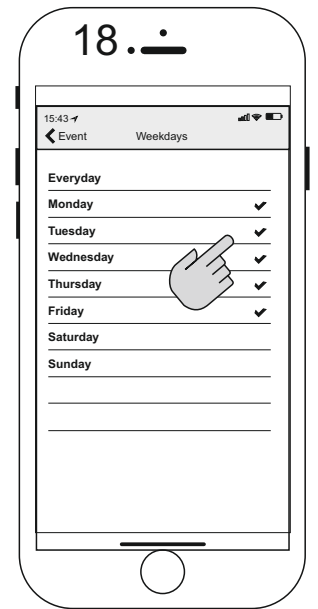

Download the app Pax Wireless (1-3)

009-910968_180530

Use the app, set temp (11-12)

Use the app, set timer and schedule setting (13-23)

Contact Pax Calima (1-5)

Contact Momento II (4-10)

Pairing fan and towel dryer, to get towel dryer to heat up when fan feel humidity. (6-10)