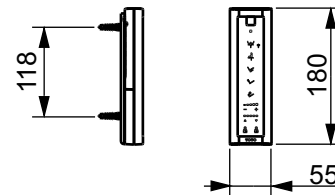

±0=OKFFB

TO BE COMBINED WITH:

- GP WC, wall-hung, just to be used for the mentioned WASHLET™ CW553EY

Designation		<b>TOTO</b>	
<b>WASHLET™</b> RG Lite, incl. remote controller TCF34170GEU			
Altered		Scale	This drawing including the respective data may neither be duplicated nor modified nor altered without the consent of TOTO Europe GmbH. The usage of the data/technical drawings takes place at user's own risk and under exclusion of any liability of TOTO Europe GmbH and/or of the companies of the TOTO-Group. The indicated dimensions are not binding; products are subject to change.
		1:10	
		Signed	
		Date	10/03/2021