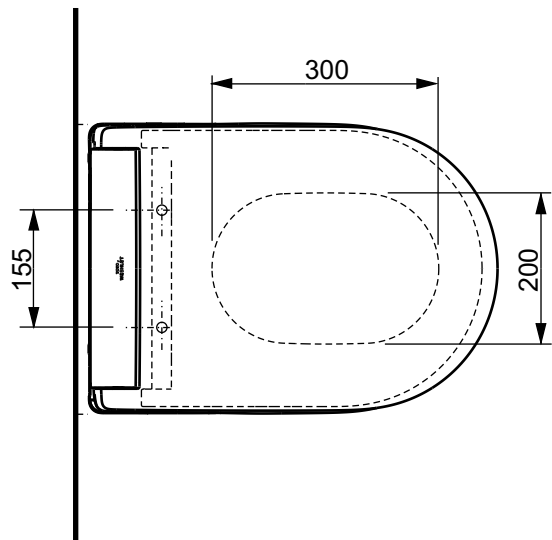

±0=OKFFB

TO BE COMBINED WITH:

- GP WC, wall-hung, just to be used for the mentioned WASHLET™ CW553EY

Designation		<b>TOTO</b>	
<b>WASHLET™</b> RG Lite, incl. remote controller TCF34170GEU			
Altered		Scale	This drawing including the respective data may neither be duplicated nor modified nor altered without the consent of TOTO Europe GmbH. The usage of the data/technical drawings takes place at user's own risk and under exclusion of any liability of TOTO Europe GmbH and/or of the companies of the TOTO-Group. The indicated dimensions are not binding; products are subject to change.
		1:10	
		Signed	
		Date	10/03/2021