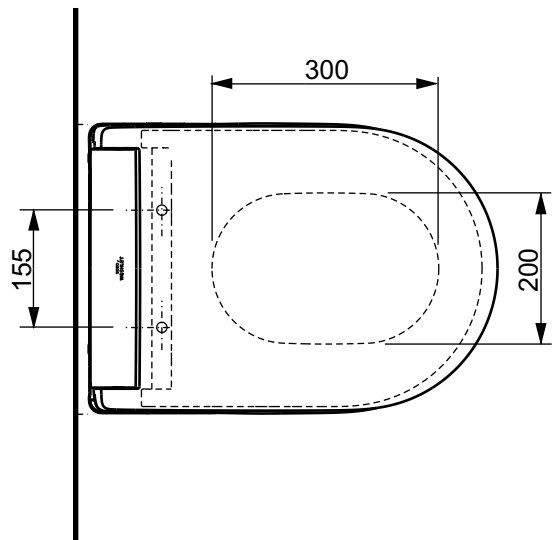

±0=OKFFB

TO BE COMBINED WITH:

- GP WC, wall-hung, just to be used for the mentioned WASHLET™ CW553EY

Designation		TOTO	
WASHLET™ RG, incl. remote controller TCF34270GEU			
Altered		Scale	This drawing including the respective data may neither be duplicated nor modified nor altered without the consent of TOTO Europe GmbH. The usage of the data/technical drawings takes place at user's own risk and under exclusion of any liability of TOTO Europe GmbH and/or of the companies of the TOTO-Group. The indicated dimensions are not binding; products are subject to change.
		1:10	
		Signed	
		Date	10/03/2021