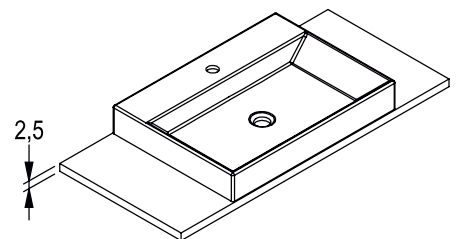

Canto
X=72,8