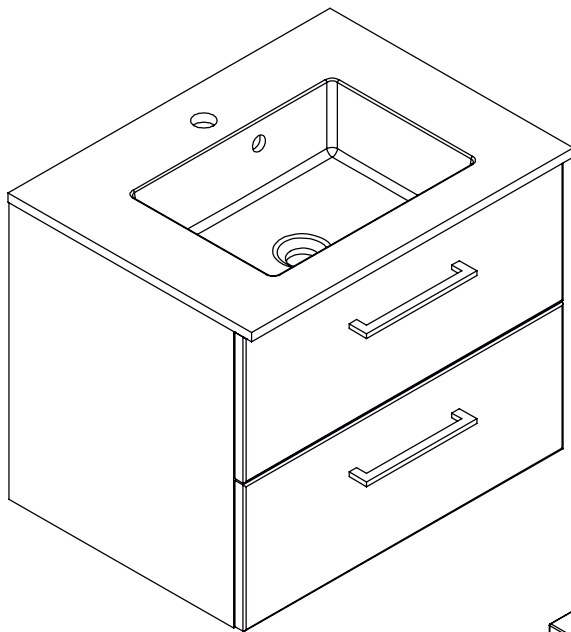

**DANSANI**  
DANISH BATHROOM DESIGN

8x  
5-500

2x  
390010190

8x  
5,0-60SU

0

8x  
19500000

87

93