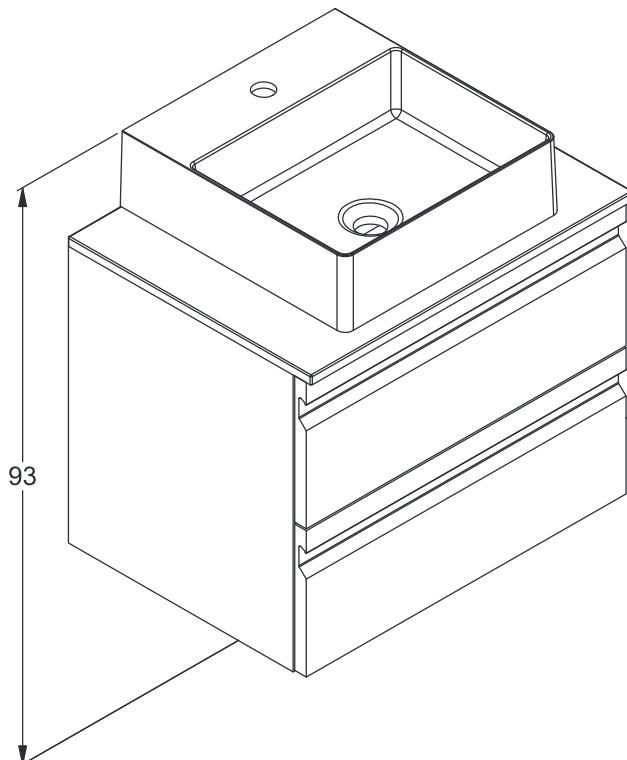

**DANSANI**  
DANISH BATHROOM DESIGN

8x  
5-500

2x  
390010190

8x  
5,0-60SU

0

8x  
19500000

87

93