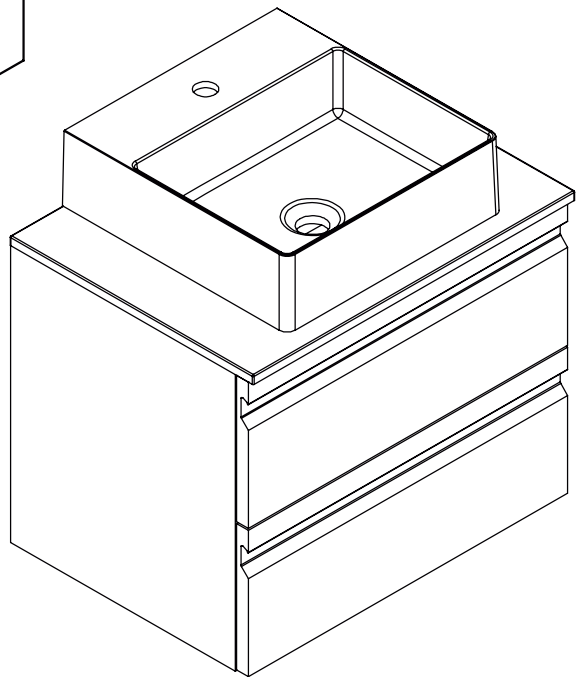

**DANSANI**  
DANISH BATHROOM DESIGN

8x  
5-500

2x  
390010190

8x  
5,0-60SU

0

8x  
19500000

87

93