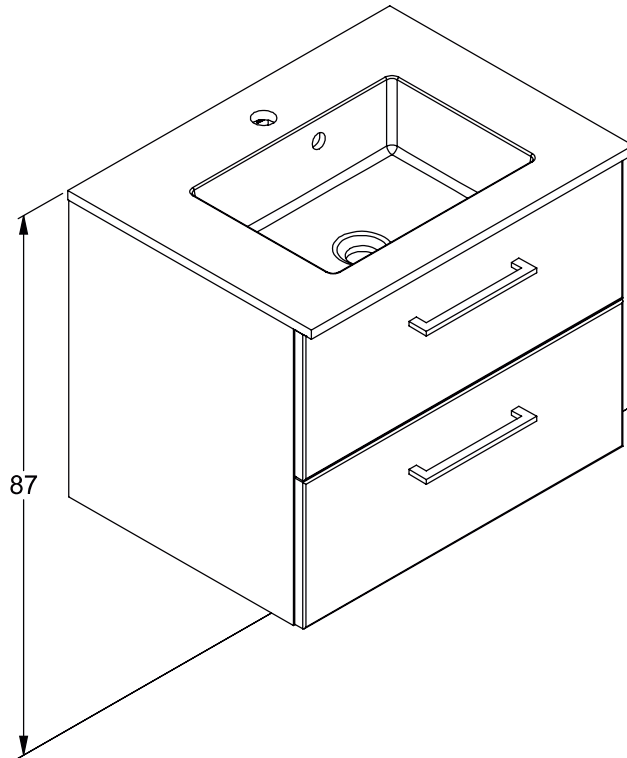

**DANSANI**  
DANISH BATHROOM DESIGN

8x  
5-500

2x  
390010190

8x  
5,0-60SU

0

8x  
19500000

87

93