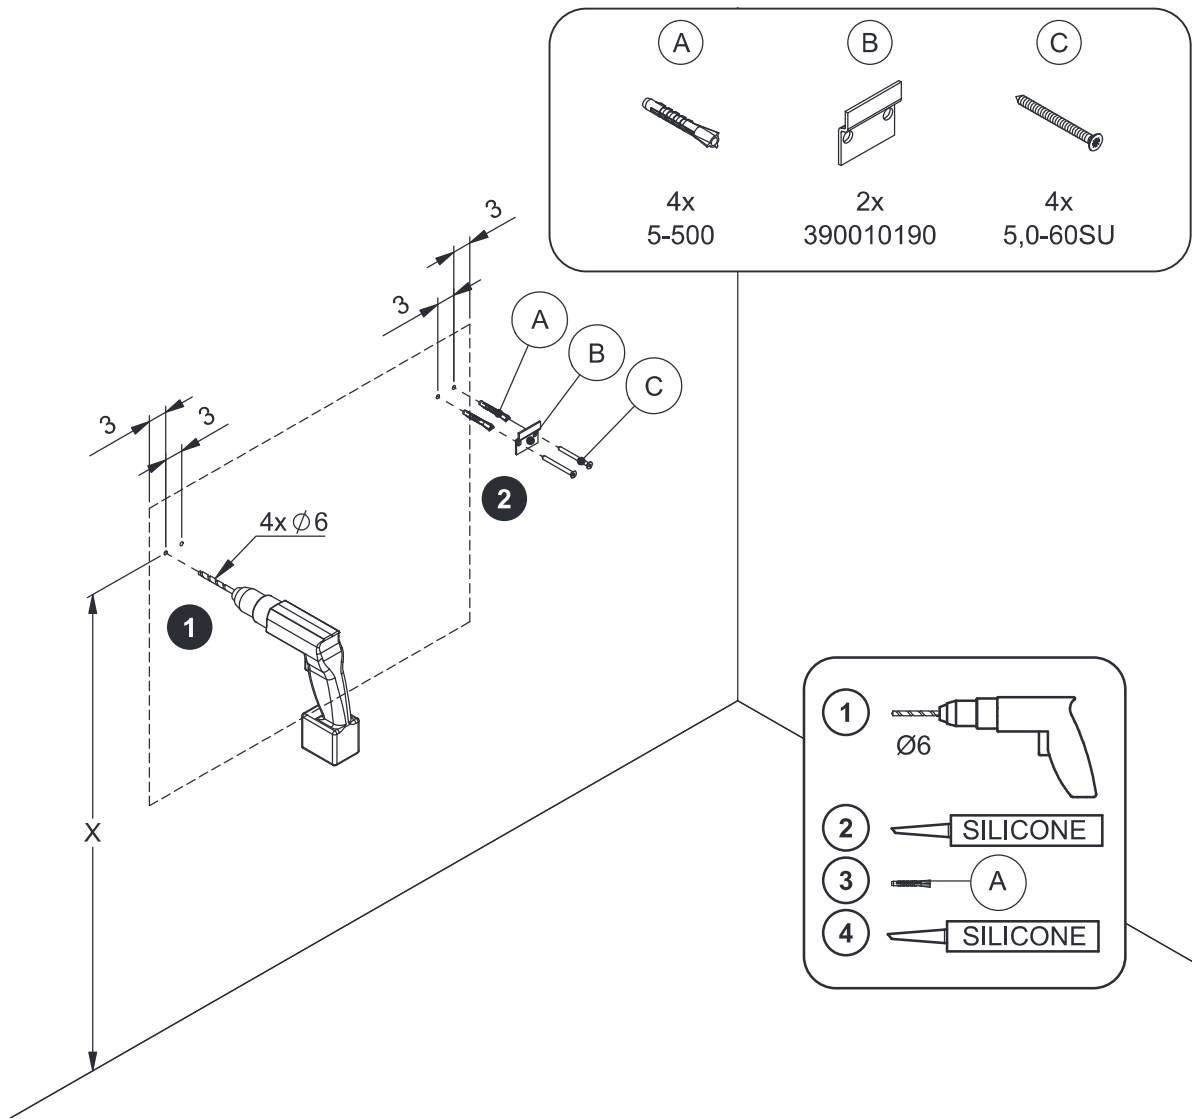

1

Minore/Micca
X=76,8