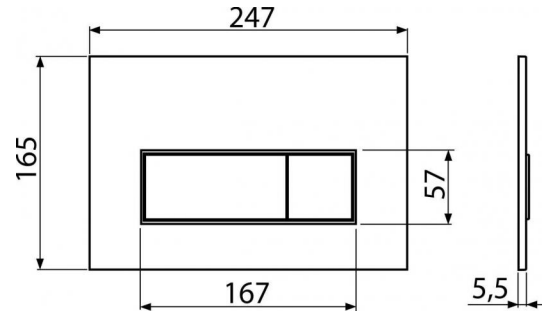

M576 THIN

Flush plate for pre-wall installation systems, white-matt

Application

For pre-wall installation systems and concealed WC cisterns

Features

- Double-acting mechanical flushing
- Compatible with all Alcaplast pre-wall installation systems and cisterns for building into solid walls
- Material: plastic
- Surface finish: white-matt
- The flush plate thanks to its profile stands out only 5.5 mm above the tiles

Scope of supply

- Template for correct flush plate setup
- Flushing mechanism screws 2 pcs
- Flush plate
- Fixing frame of the flush plate
- Threaded frame clamp 2 pcs

Order number, Logistic information

Code	EAN		Weight (kus packing palett)	Dimensions (piece packing)	Quantity (packing palett)
M576	8595580566302	Bílá-mat	0,3464 0,3464 262,4800 kg	250×170×36 595×395×245 mm	25 700 pcs

Guarantee

2/2 years

Customs code