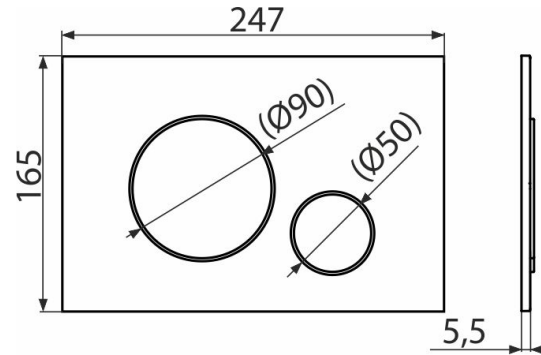

M670 THIN

Flush plate for pre-wall installation systems, white

Application

For pre-wall installation systems and concealed WC cisterns

Features

- Double-acting mechanical flushing
- Compatible with all Alcaplast pre-wall installation systems and cisterns for building into solid walls
- Material: plastic
- Surface finish: white
- The flush plate thanks to its profile stands out only 5.5 mm above the tiles

Scope of supply

- Template for correct flush plate setup
- Flushing mechanism screws 2 pcs
- Flush plate
- Fixing frame of the flush plate
- Threaded frame clamp 2 pcs

Order number, Logistic information

Code	EAN	Weight (kus packing palett)	Dimensions (piece packing)	Quantity (packing palett)
M670	8595580562663	0,3439 8,5975 260,7300 kg	250×170×36 595×395×245 mm	25 700 pcs

Guarantee

2/2 years

Customs code

39269097

Technical specifications

- Operating force < 20 N