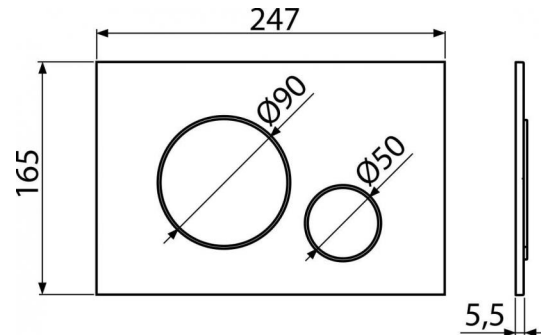

# M676 THIN

Flush plate for pre-wall installation systems, white-matt

## Order number, Logistic information

Code	EAN		Weight (kus   packing   palett)	Dimensions (piece   packing)	Quantity (packing   palett)
M676	8595580566319	Bílá-mat	0,3629   0,3629   274,0300 kg	250×170×36   595×395×245 mm	25   700 pcs