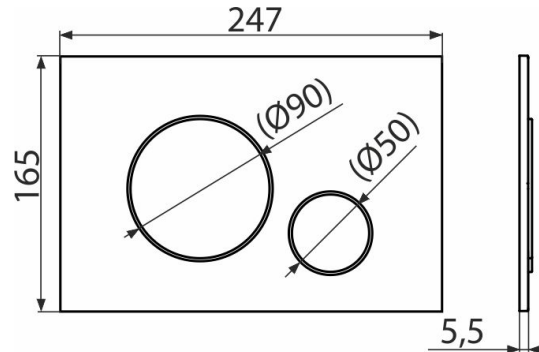

M678 THIN

Flush plate for pre-wall installation systems, black-matt

Application

For pre-wall installation systems and concealed WC cisterns

Features

- Double-acting mechanical flushing
- Compatible with all Alcaplast pre-wall installation systems and cisterns for building into solid walls
- Material: plastic
- Finish: black-matt
- The flush plate thanks to its profile stands out only 5.5 mm above the tiles

Scope of supply

- Template for correct flush plate setup
- Flushing mechanism screws 2 pcs
- Flush plate
- Fixing frame of the flush plate
- Threaded frame clamp 2 pcs

Order number, Logistic information

Code	EAN	Weight (kus packing palett)	Dimensions (piece packing)	Quantity (packing palett)
M678	8595580562700	0,3368 8,4200 255,7600 kg	250×170×36 595×395×245 mm	25 700 pcs

Guarantee

2/2 years

Customs code

39269097

Technical specifications

- Operating force < 20 N