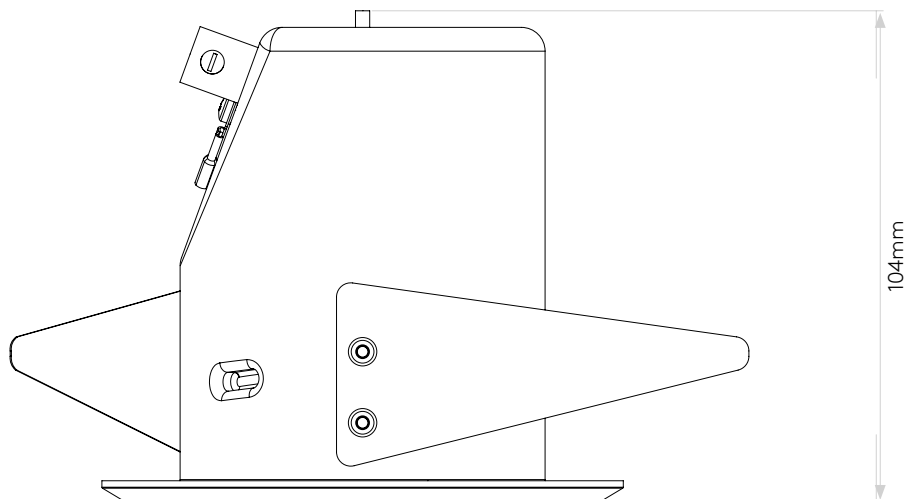

Please note that some dimensions may vary slightly due to manufacturing tolerances, this includes cable entry and fixing holes

Veuillez noter que certaines dimensions peuvent varier légèrement en raison des tolérances de fabrication, y compris l'entrée de câble et les trous de fixation.

Bitte beachten Sie, dass die Maße Fertigungstoleranzen unterliegen und daher in geringem Umfang von der angegebenen Größe abweichen können. Dies gilt auch für Kabeleingänge und Befestigungslöcher.

Si prega notare che possono esserci piccole variazioni in alcune dimensioni dovute alle tolleranze di produzione, queste includono l'ingresso del cavo e i fori di fissaggio.