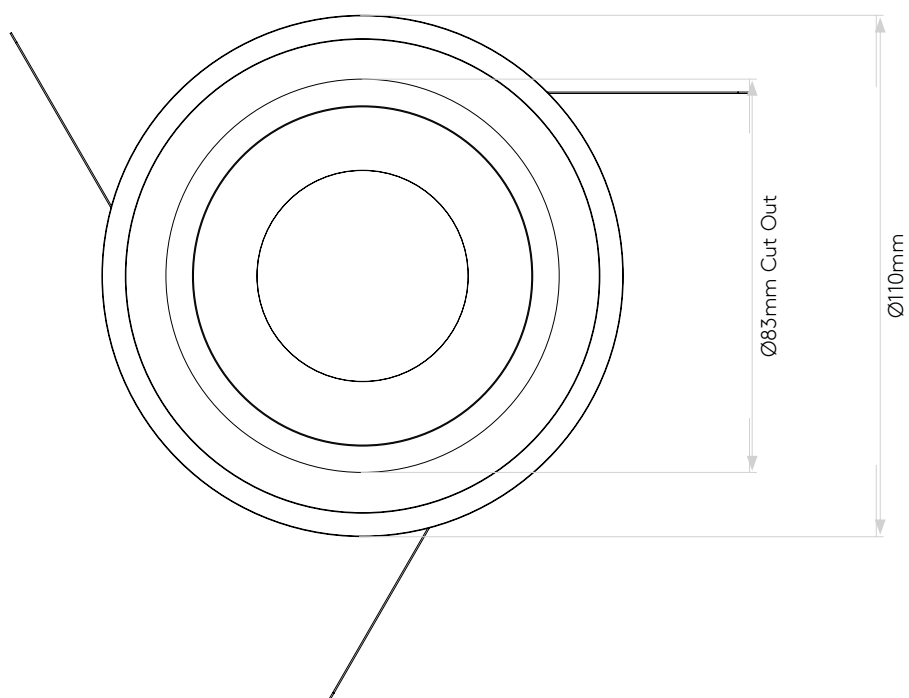

Please note that some dimensions may vary slightly due to manufacturing tolerances, this includes cable entry and fixing holes

Veuillez noter que certaines dimensions peuvent varier légèrement en raison des tolérances de fabrication, y compris l'entrée de câble et les trous de fixation.

Bitte beachten Sie, dass die Maße Fertigungstoleranzen unterliegen und daher in geringem Umfang von der angegebenen Größe abweichen können. Dies gilt auch für Kabeleingänge und Befestigungslöcher.

Si prega notare che possono esserci piccole variazioni in alcune dimensioni dovute alle tolleranze di produzione, queste includono l'ingresso del cavo e i fori di fissaggio.