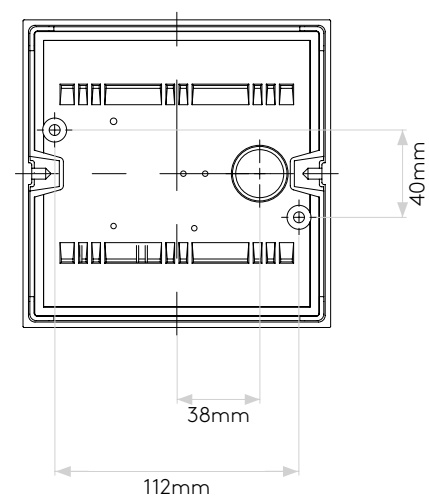

Please note that some dimensions may vary slightly due to manufacturing tolerances, this includes cable entry and fixing holes

Veillez noter que certaines dimensions peuvent varier légèrement en raison des tolérances de fabrication, y compris l'entrée de câble et les trous de fixation.

Bitte beachten Sie, dass die Maße Fertigungstoleranzen unterliegen und daher in geringem Umfang von der angegebenen Größe abweichen können. Dies gilt auch für Kabeingänge und Befestigungslöcher.

Si prega notare che possono esserci piccole variazioni in alcune dimensioni dovute alle tolleranze di produzione, queste includono l'ingresso del cavo e i fori di fissaggio.