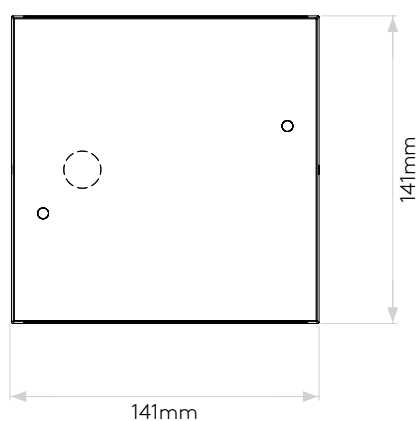

Please note that some dimensions may vary slightly due to manufacturing tolerances, this includes cable entry and fixing holes

Veillez noter que certaines dimensions peuvent varier légèrement en raison des tolérances de fabrication, y compris l'entrée de câble et les trous de fixation.

Bitte beachten Sie, dass die Maße Fertigungstoleranzen unterliegen und daher in geringem Umfang von der angegebenen Größe abweichen können. Dies gilt auch für Kabeingänge und Befestigungslöcher.

Si prega notare che possono esserci piccole variazioni in alcune dimensioni dovute alle tolleranze di produzione, queste includono l'ingresso del cavo e i fori di fissaggio.