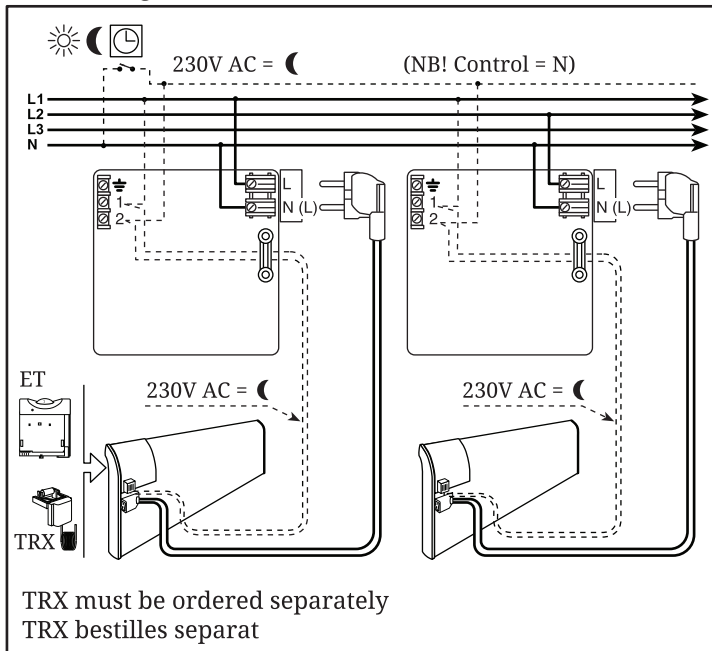

Produced by Adax as
Adax orders office:
Tel: +47 33 77 17 55
33 77 17 57
Fax: +47 33 77 17 78
Service:
Tel: +47 33 77 17 92
Switchboard:
Tel: +47 33 77 17 50
Fax: +47 33 77 17 51
Office address:
Adax as
Myhresgate 1
Postal address:
P.O. box 38
N-3061 Svelvik
Norway
<http://www.adax.no>

230 volt diagram