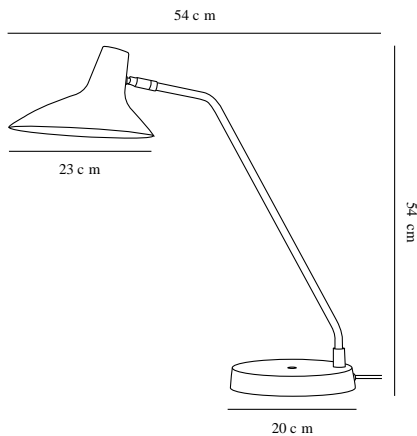

DARCI | TABLE LIGHTING | BLACK

2120565003

Voltage (V): 230 Volt
IP degree if the fixture includes two types of IP degree: IP20
Maximum compatible bulb wattage (W): 25W
Class (Class I, Class II, Class III): Class 2 (Double isolated)
Lampholder type (eg, E27/E14, etc): E14
Switch placement: On the fixture

Primary material: Metal
Secondary material: Plastic
Color of the cable: Black
Length of the cable (cm): 250
Is the cable replaceable: False

Color: Black
Height (cm): 55
Width (cm): 23
Tube Diameter (cm): 1.25
Shade Diameter (cm): 23
Shade Height (cm): 16.5
Base Dimension (cm): 20
Length (cm): 54
Tilt Angle (°): 135
Turning Angle (°): 350

EAN: 5704924004254
Item Number: 2120565003

Pcs Per Master Carton: 2
Sales Box Height (cm): 71.5
Sales Box Width (cm): 31
Sales Box Depth (cm): 26.5
Sales Box Volume m³: 0.0587
Net weight of the luminaire (kg): 2.704