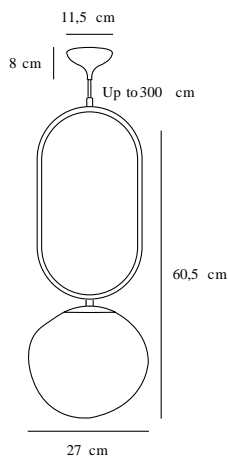

SHAPES 27 | PENDANTS/SUSPENDED LIGHTING | BRASS

2120023035

Voltage (V): 230 Volt
IP degree if the fixture includes two types of IP degree: IP20
Maximum compatible bulb wattage (W): 15W
Class (Class I, Class II, Class III): Class 2 (Double isolated)
Lampholder type (eg, E27/E14, etc): E27

Primary material: Glass
Secondary material: Metal
Color of the cable: Black
Length of the cable (cm): 300
Is the cable replaceable: False

Color: Brass
Height (cm): 60.5
Width (cm): 22
Tube Diameter (cm): 1.53
Shade Diameter (cm): 27
Length (cm): 27

EAN: 5704924004087
Item Number: 2120023035

Pcs Per Master Carton: 2
Sales Box Height (cm): 33
Sales Box Width(cm): 51
Sales Box Depth (cm): 28
Sales Box Volume m³ : 0.0471
Net weight of the luminaire (kg): 1.86

• Exclusive material shiny brass and opal glass

The Shapes series by Danish designer Maria Berntsen draws inspiration from elegant, organically shaped jewellery. The opal glass shade is carried out in a unique, asymmetrical form that plays beautifully together with the shiny brass base and creates a refined and intriguing expression. The lamp emits a soft and diffused light through the mouth blown glass shade.