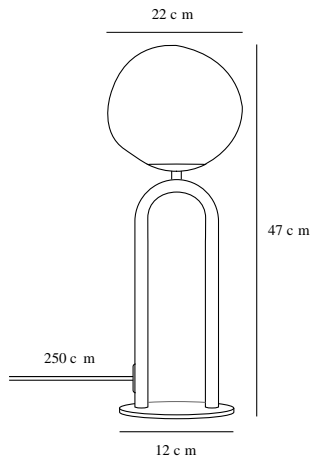

SHAPES | TABLE LIGHTING | BRASS

2120055035

Voltage (V): 230 Volt
IP degree if the fixture includes two types of IP degree: IP20
Maximum compatible bulb wattage (W): 15W
Class (Class I, Class II, Class III): Class 2 (Double isolated)
Lampholder type (eg, E27/E14, etc): E27
Switch placement: On the cable

Primary material: Glass
Secondary material: Metal
Color of the cable: Black
Length of the cable (cm): 250
Is the cable replaceable: False

Color: Brass
Height (cm): 47
Width (cm): 18
Tube Diameter (cm): 1.53
Shade Diameter (cm): 22
Base Dimension (cm): 14
Length (cm): 22
EAN: 5704924004094
Item Number: 2120055035

Pcs Per Master Carton: 3
Sales Box Height (cm): 30
Sales Box Width(cm): 37
Sales Box Depth (cm): 18.5
Sales Box Volume m³ : 0.0205
Net weight of the luminaire (kg): 1.795

• Exclusive material shiny brass and opal glass

The Shapes series by Danish designer Maria Berntsen draws inspiration from elegant, organically shaped jewellery. The opal glass shade is carried out in a unique, asymmetrical form that plays beautifully together with the shiny brass base and creates a refined and intriguing expression. The lamp emits a soft and diffused light through the mouth blown glass shade that is perfect for working or relaxing.