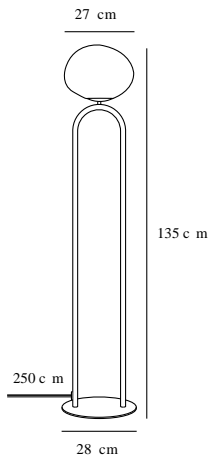

SHAPES | FLOOR LIGHTING | BRASS

2120074035

Voltage (V): 230 Volt
IP degree if the fixture includes two types of IP degree: IP20
Maximum compatible bulb wattage (W): 15W
Class (Class I, Class II, Class III): Class 2 (Double isolated)
Lampholder type (eg, E27/E14, etc): E27
Switch placement: On the cable

Primary material: Glass
Secondary material: Metal
Color of the cable: Black
Length of the cable (cm): 250
Is the cable replaceable: False

Color: Brass
Height (cm): 135
Width (cm): 28
Tube Diameter (cm): 1.9
Shade Diameter (cm): 27
Base Dimension (cm): 28
Length (cm): 28

EAN: 5704924004100
Item Number: 2120074035

Pcs Per Master Carton: 2
Sales Box Height (cm): 33
Sales Box Width(cm): 62.5
Sales Box Depth (cm): 28
Sales Box Volume m³ : 0.0578
Net weight of the luminaire (kg): 5.15

• Exclusive materials shiny brass and opal glass

The Shapes series by Danish designer Maria Berntsen draws inspiration from elegant, organically shaped jewellery. The opal glass shade is carried out in a unique, asymmetrical form that plays beautifully together with the shiny brass base and creates a refined and intriguing expression. The lamp emits a soft and diffused light through the mouth blown glass shade that is perfect for working or relaxing.