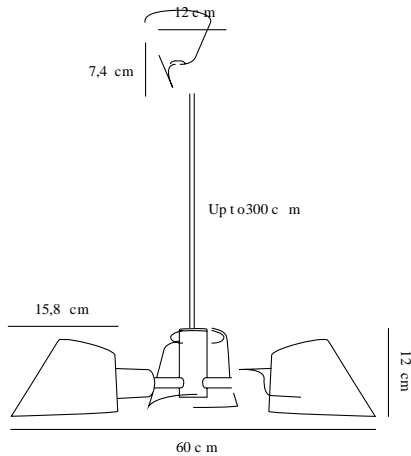

## | BLACK

2120703003

Voltage (V): 230 Volt  
 IP degree if the fixture includes two types of IP degree: IP20  
 Maximum compatible bulb wattage (W): 28W  
 Class (Class I, Class II, Class III): Class 2 (Double isolated)  
 Lampholder type (eg, E27/E14, etc): E27

Color: Black  
 Height (cm): 12  
 Shade Diameter (cm): 15.8  
 EAN: 5704924004193  
 Item Number: 2120703003

Pcs Per Master Carton: 3  
 Sales Box Height (cm): 37  
 Sales Box Width (cm): 39  
 Sales Box Depth (cm): 20  
 Sales Box Volume m<sup>3</sup> : 0.0289  
 Net weight of the luminaire (kg): 1.2

Primary material: Aluminium  
 Secondary material: Metal  
 Color of the cable: Black  
 Length of the cable (cm): 300  
 Is the cable replaceable: False

- Beautiful centrepiece pendant perfect above a dining table • Satin soft, matt surface
- Lights both up and down • Beautiful centrepiece pendant perfect above a dining table