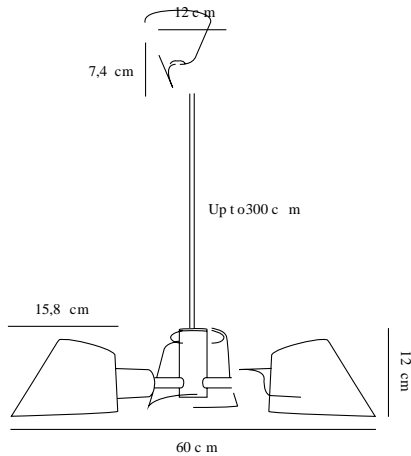

STAY 3-SPOT | PENDANTS/SUSPENDED LIGHTING

| GREY

2120703010

Voltage (V): 230 Volt
IP degree if the fixture includes two types of IP degree: IP20
Maximum compatible bulb wattage (W): 28W
Class (Class I, Class II, Class III): Class 2 (Double isolated)
Lampholder type (eg, E27/E14, etc): E27

Primary material: Aluminium
Secondary material: Metal
Color of the cable: Grey
Length of the cable (cm): 300
Is the cable replaceable: False

Color: Grey
Height (cm): 12
Shade Diameter (cm): 15.8
EAN: 5704924004209
Item Number: 2120703010

Pcs Per Master Carton: 3
Sales Box Height (cm): 37
Sales Box Width (cm): 39
Sales Box Depth (cm): 20
Sales Box Volume m³ : 0.0289
Net weight of the luminaire (kg): 1.2

- Beautiful centrepiece pendant perfect above a dining table • Satin soft, matt surface
- Lights both up and down • Beautiful centrepiece pendant perfect above a dining table