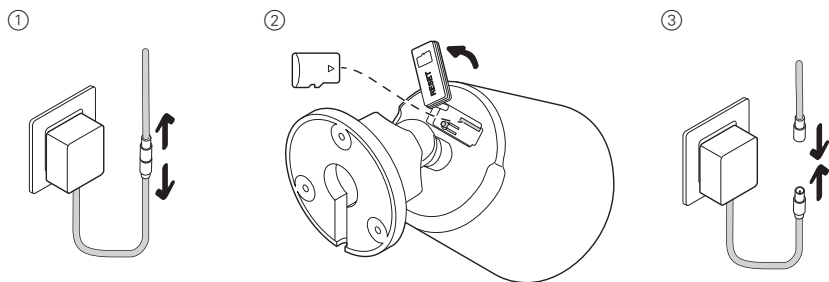

Package contents

- (A) IP Camera
- (B) Power supply
- (C) 3 screws with wall plugs
- (D) Marking template
- (E) Installation instructions

Product details

- (A) Microphone
- (B) Lens
- (C) IR light sensor
- (D) LED indicator
- (E) Speaker
- (F) Reset button
- (G) Micro SD card slot

Installing

You can install the camera inside or outside in all directions, e.g. on the wall or under a roof.

Be aware of the Danish laws on, amongst others, privacy and CCTV, which may restrict the use. Moreover, be aware of the restrictions on wiretapping/recording conversations.

The IP camera can come loose during assembly or adjustment. After attaching or aligning the camera, tighten it again to check it.

Opsætning

Du kan indsætte et mikro SD kort til lokal opbevaring. For at slutte kameraet til din router skal du følge instruktionerne i Wiser app'en.