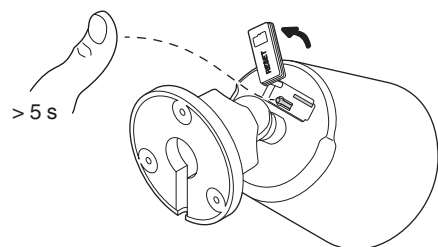

Package contents

- (A) IP Camera
- (B) Power supply
- (C) 3 screws with wall plugs
- (D) Marking template
- (E) Installation instructions

Product details

- (A) Microphone
- (B) Lens
- (C) IR light sensor
- (D) LED indicator
- (E) Speaker
- (F) Reset button
- (G) Micro SD card slot

Installing

You can install the camera inside or outside in all directions, e.g. on the wall or under a roof.

Be aware of the Danish laws on, amongst others, privacy and CCTV, which may restrict the use. Moreover, be aware of the restrictions on wiretapping/recording conversations.

The IP camera can come loose during assembly or adjustment. After attaching or aligning the camera, tighten it again to check it.

Opsætning

Du kan indsætte et mikro SD kort til lokal opbevaring. For at slutte kameraet til din router skal du følge instruktionerne i Wiser app'en.