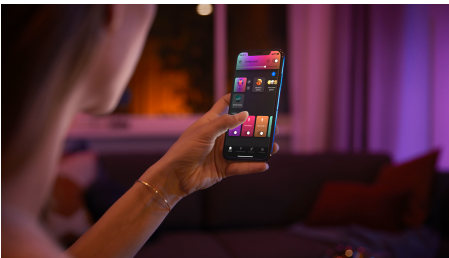

Easy smart lighting

Offering millions of shades of white and coloured light, this GU10 smart LED bulb instantly sets the mood in any room of your home.

Turn on your imagination

- Play with light and choose from 16 million colours

Easy smart lighting

- Control up to 10 lights with the Bluetooth app
- Control lights with your voice*
- Create a personalised experience with colourful smart light
- Set the right mood with warm to cool white light
- Get the perfect light recipes for your daily activities
- Unlock full suite of smart light features with Hue Bridge

Highlights

Paint with light

Play with light and choose from 16 million colours in the Hue app to match the light to your mood. Use a favourite photo and re-live that special moment with splashes of light. Save your favourite light settings and recall them whenever you want with the tap of a finger.

Control up to 10 lights with the Bluetooth app

With the Hue Bluetooth app, you can control your Hue smart lights in a single room of your home. Add up to 10 smart lights and control them all with just the touch of a button on your mobile device.