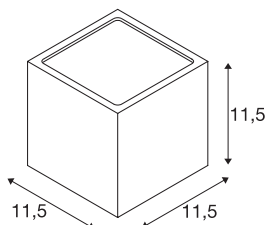

## SITRA CUBE

outdoor wall light, TCR-TSE, IP44, rust, max. 18W

Cube-shaped wall light SITRA CUBE made from painted aluminium. Thanks to the position of the two sockets which are fitted, the mounted luminaire produces two equal but opposite cones of light (UP/DOWN). With protection class IP44 it is suitable for outdoor use. The electrical connection of the luminaire, which comes in various colours, is directly to the 230V mains supply.

## TECHNICAL DATA

Item no.:	232537
Socket	GX53
Lamp	TCR-TSE
Number of sockets	2
Lamps included	No
Number of different light outlets	2
Primary nominal voltage	220-240V ~50/60Hz mA/V
Width	10.8 cm
Height	11.5 cm
Depth	11 cm
Net weight	1.215 kg
Gross weight	1.27 kg
IP Code	IP 44
Safety class	I
Assembly	Surface
Assembly details	Wall
Wattage	9 W
Color	rust
BIG WHITE Page	622