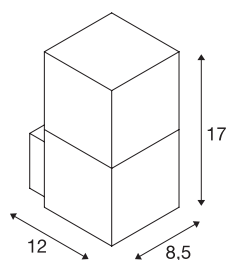

GRAFIT WL

outdoor wall light, TC-DSE, IP44, anthracite, energy-saving lamp, max. 11W

The aluminium-made wall light GRAFHIT WL convinces by its special effect. The lamp shades are made from frosted plastic held in smoked-grey glass look, that disappears in the on mode. Thereby, the fitting visually comes in two different forms. It is suitable for use outdoors thanks to its IP44 protection class. The GRAFIT series also contains floor stands and can therefore be used universally.

TECHNICAL DATA

Item no.:	231205
Socket	E27
Lamp	TC-DSE
Number of sockets	1
Lamps included	No
Primary nominal voltage	220-240V ~50/60Hz mA/V
Width	8.5 cm
Height	17 cm
Depth	11.5 cm
Net weight	0.568 kg
Gross weight	0.699 kg
IP Code	IP 44
Safety class	I
Assembly	Surface
Assembly details	Wall
Wattage	11 W
Color	anthracite
BIG WHITE Page	627