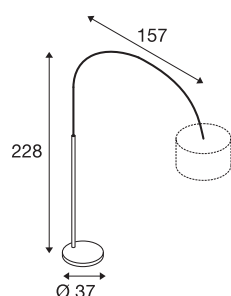

FENDA BOW BASIC

E27, chrome, max. 40W

With the FENDA BOW BASIS, the iconic bow floor stand becomes a new edition with a fresh design. Thanks to the chrome-coloured bow arm anchored in a solid base plate, the luminaire bridges the one meter distance from the base to the shade. The base allows it to be combined with various shades from the FENDA series. To ensure the best illumination, the bow arm can itself be rotated by 180°. Fitted with an E27 socket, the FENDA BOW BASIS is suitable for the use of LED and energy-saving lamps. The electrical connection is made directly to the 230V mains power supply thanks to the European flat plug. There is also a foot switch in the connection lead.

TECHNICAL DATA

Item no.:	1000763
Socket	E27
Number of sockets	1
Primary nominal voltage	220-240V ~50/60Hz mA/V
Horizontal rotation range	180 °
Length	157 cm
Width	37 cm
Height	228 cm
Net weight	21.845 kg
Gross weight	24.806 kg
IP Code	IP 20
Safety class	II
Impact resistance class	IK03
Impact resistance	0,35 Joule
Assembly	Mobile
Wattage	25 W
Color	chrome
BIG WHITE Page	106