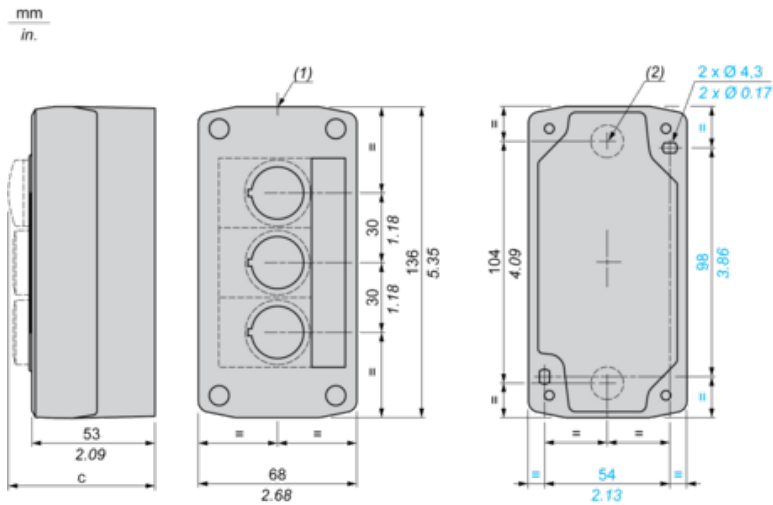

## samhandelsbetingelser DK

---

Lagerkode	På lager
-----------	----------

---

**Dimensions**

- (1) 2 knock-outs for Pg 13.5 cable gland, maximum capacity 12 mm/0.47 in.  
 (2) Knock-out for cable entry, maximum capacity 14 mm/0.55 in.