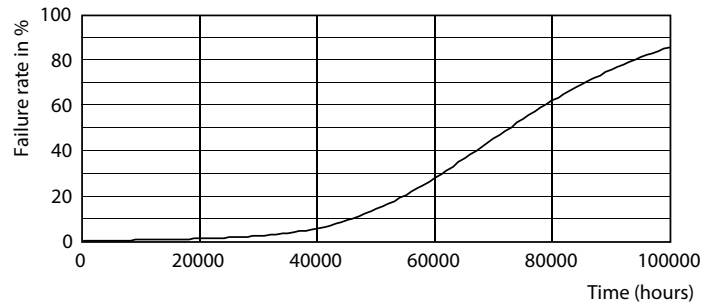

MASTER LEDtube EM/Mains

Fotometriske data

LEDtube 900mm HO 12W865 T8

Levetid

LEDtube MAS SLR 12,5W 70K FailureRate-LED-LED

LEDtube_70K-LED

LEDtube MAS SLR 12,5W 70K LifetimeVsTc-LED-LED

LEDtube MAS SLR 12,5W 70K LumenVsTc-LMP-LMP