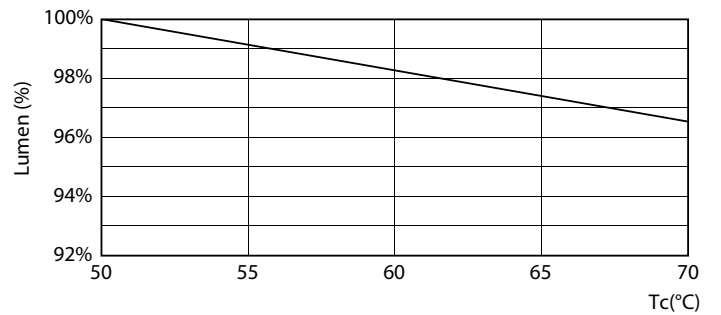

MASTER LEDtube EM/Mains

Fotometriske data

LEDtube 900mm HO 12W865 T8

Levetid

LEDtube MAS SLR 12,5W 70K FailureRate-LED-LED

LEDtube_70K-LED

LEDtube MAS SLR 12,5W 70K LifetimeVsTc-LED-LED

LEDtube MAS SLR 12,5W 70K LumenVsTc-LMP-LMP