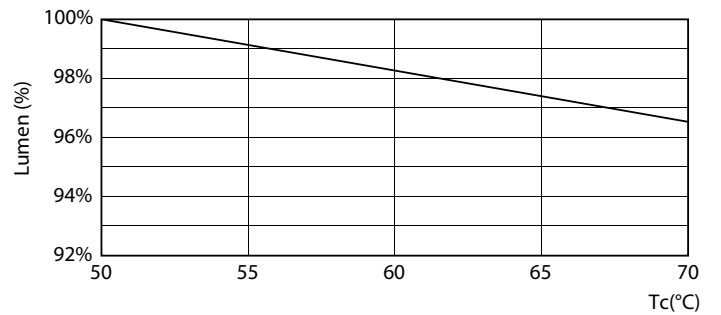

## Levetid

LEDtube 70K 5070 FailureRate-LED

LEDtube\_70K-LED

LEDtube 70K 5070 LifetimeVsTc-LED

LEDtube 70K 5070 LumenVsTc-LMP