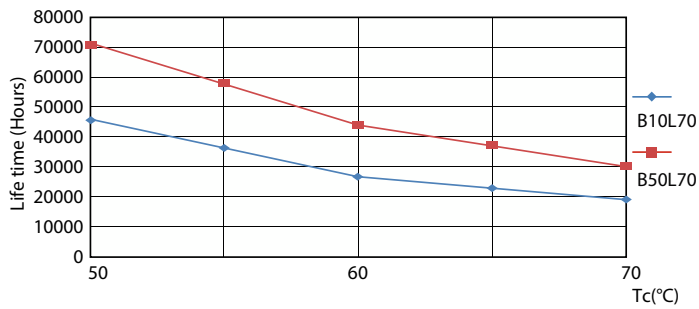

## Levetid

LEDtube 70K 5070 FailureRate-LED

LEDtube\_70K-LED

LEDtube 70K 5070 LifetimeVsTc-LED

LEDtube 70K 5070 LumenVsTc-LMP