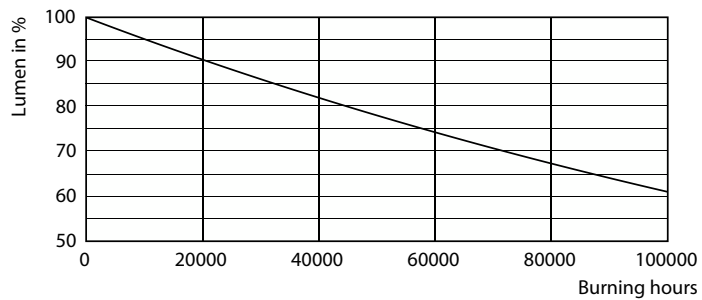

MASTER LEDtube EM/Mains

Levetid

LEDtube_70K-LMP