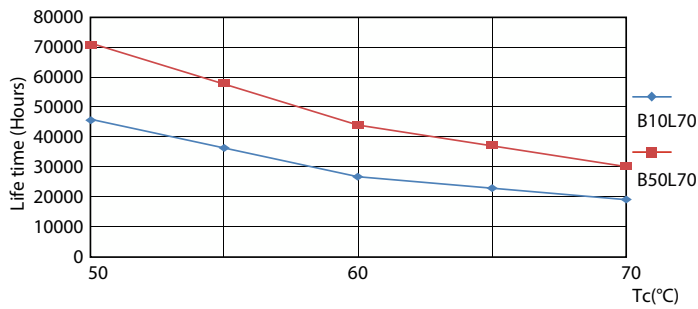

LEDtube MAS SLR 12,5W 70K FailureRate-LED-LED

LEDtube MAS SLR 12,5W 70K LifetimeVsTc-LED-LED