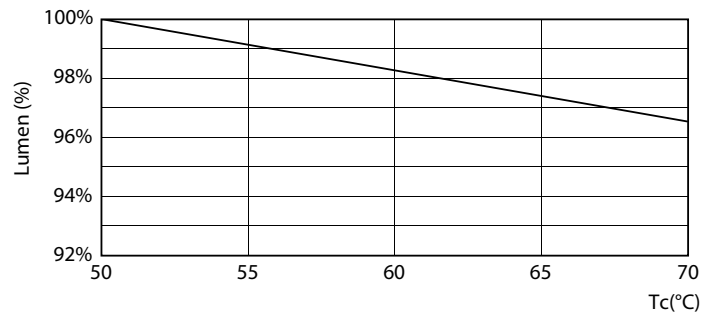

## Levetid

LEDtube MAS SLR 12,5W 70K FailureRate-LED-LED

LEDtube\_70K-LED

LEDtube MAS SLR 12,5W 70K LifetimeVsTc-LED-LED

LEDtube MAS SLR 12,5W 70K LumenVsTc-LMP-LMP