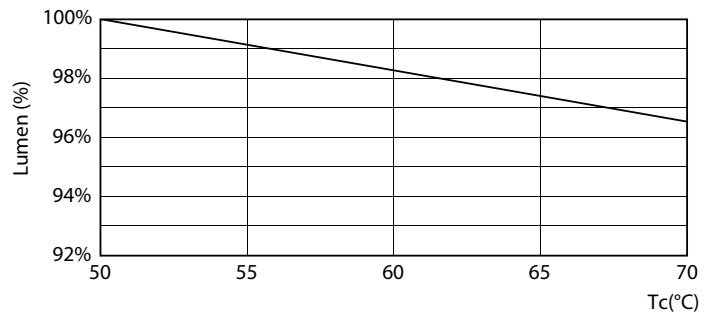

LEDtube MAS SLR 12,5W G13 2100lm 840-POC-POC

MASTER LEDtube EM/Mains

Fotometriske data

LEDtube MAS HO 12.5W G13 830 16D ND

Levetid

LEDtube MAS SLR 12,5W 70K FailureRate-LED-LED

LEDtube_70K-LED

LEDtube MAS SLR 12,5W 70K LifetimeVsTc-LED-LED