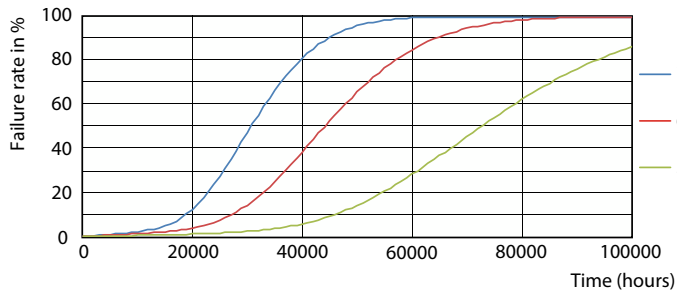

LEDtube MAS SLR 12,5W G13 2100lm 840-POC-POC

MASTER LEDtube EM/Mains

Fotometriske data

LEDtube MAS HO 12.5W G13 830 16D ND

Levetid

LEDtube MAS SLR 12,5W 70K FailureRate-LED-LED

LEDtube_70K-LED

LEDtube MAS SLR 12,5W 70K LifetimeVsTc-LED-LED