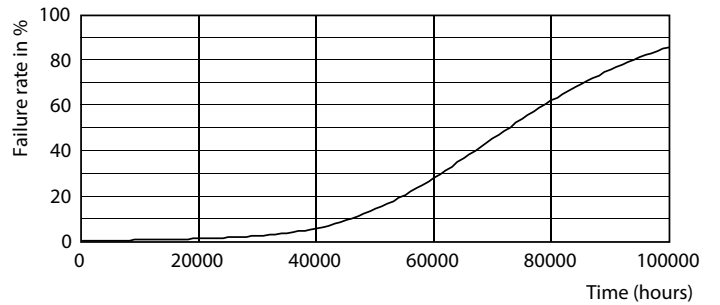

LEDtube MAS SLR 12,5W G13 2100lm 840-POC-POC

MASTER LEDtube EM/Mains

Fotometriske data

LEDtube MAS HO 12.5W G13 830 16D ND

Levetid

LEDtube MAS SLR 12,5W 70K FailureRate-LED-LED

LEDtube_70K-LED

LEDtube MAS SLR 12,5W 70K LifetimeVsTc-LED-LED