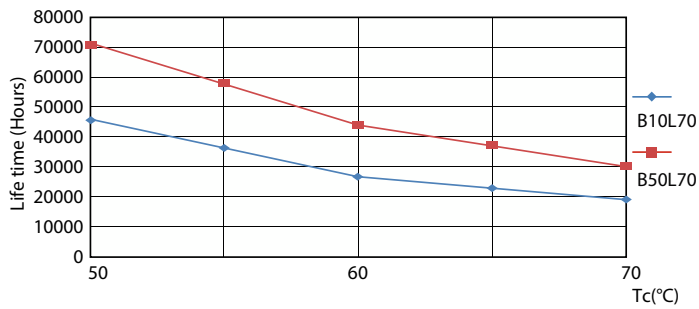

LEDtube MAS SLR 12,5W G13 2100lm 840-POC-POC

MASTER LEDtube EM/Mains

Fotometriske data

LEDtube MAS HO 12.5W G13 830 16D ND

Levetid

LEDtube MAS SLR 12,5W 70K FailureRate-LED-LED

LEDtube_70K-LED

LEDtube MAS SLR 12,5W 70K LifetimeVsTc-LED-LED