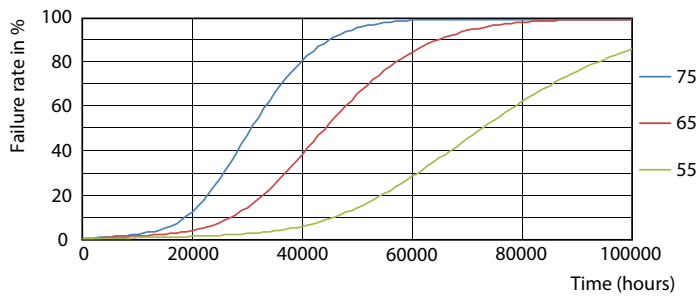

LEDtube MAS HO 12.5W G13 830 16D ND

MASTER LEDtube EM/Mains

Fotometriske data

LEDtube MAS HO 12.5W G13 830 16D ND

Levetid

LEDtube_70K-LED

LEDtube MAS SLR 18,2W 70K LumenVsTc-LMP-LMP

LEDtube MAS SLR 18,2W 70K FailureRate-LED-LED