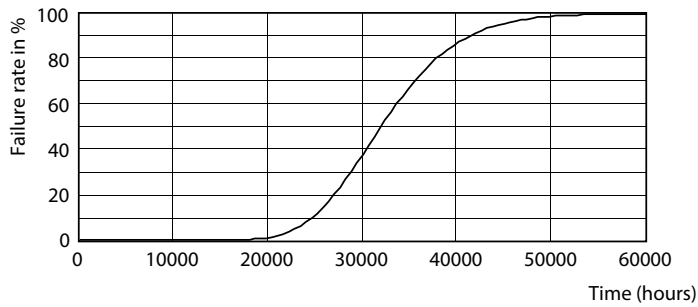

LEDtube COR SLR 23W 30K FailureRate-LED-LED

18W G13