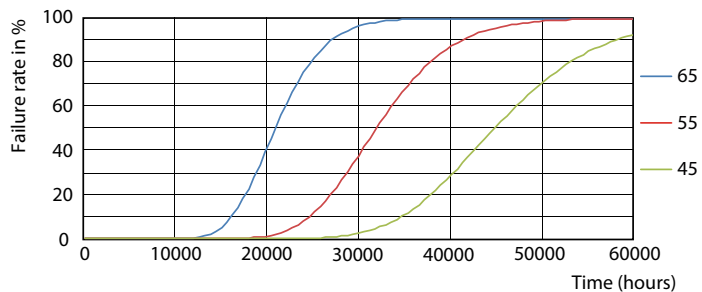

CorePro LED-rør Universal T8

Levetid

LEDtube COR SLR 18W 30K FailureRate-LED-LED