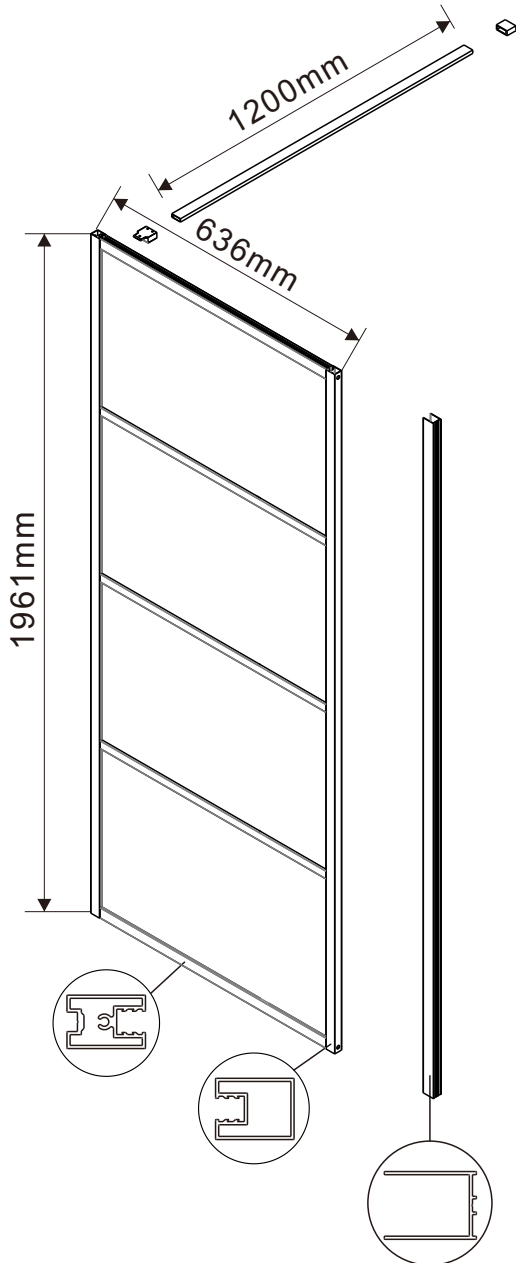

Product Code:8PAR53W
Product Size:800x2000mm

Product Code: 8PAR53W
Product Size: 900x2000mm

Product Code: 8PAR53W
Product Size: 700x2000mm