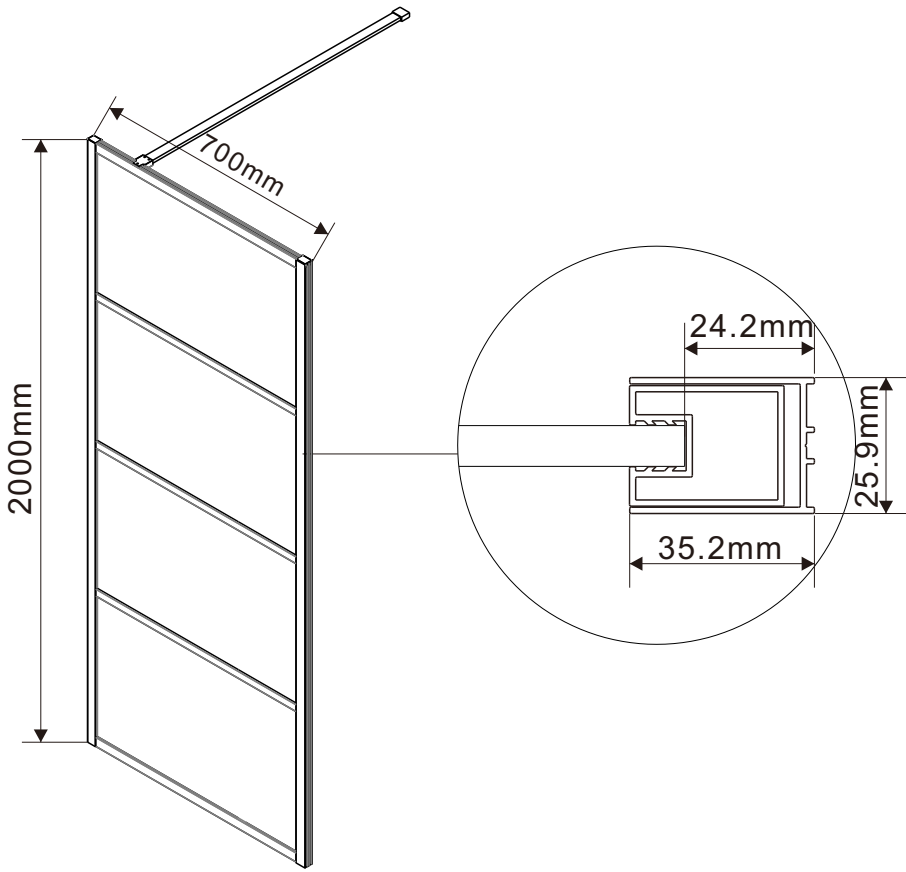

Product Code:8PAR53W
Product Size:800x2000mm

Product Code: 8PAR53W
Product Size: 900x2000mm

Product Code: 8PAR53W
Product Size: 700x2000mm