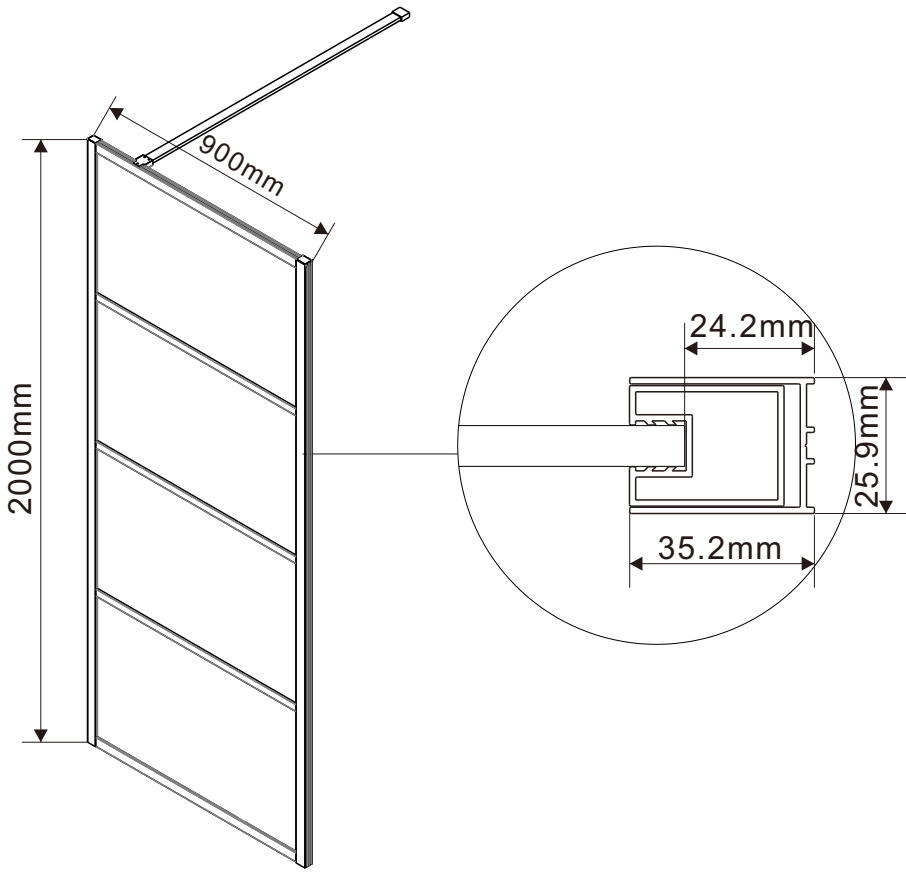

Product Code:8PAR53W
Product Size:800x2000mm

Product Code: 8PAR53W
Product Size: 900x2000mm

Product Code: 8PAR53W
Product Size: 700x2000mm