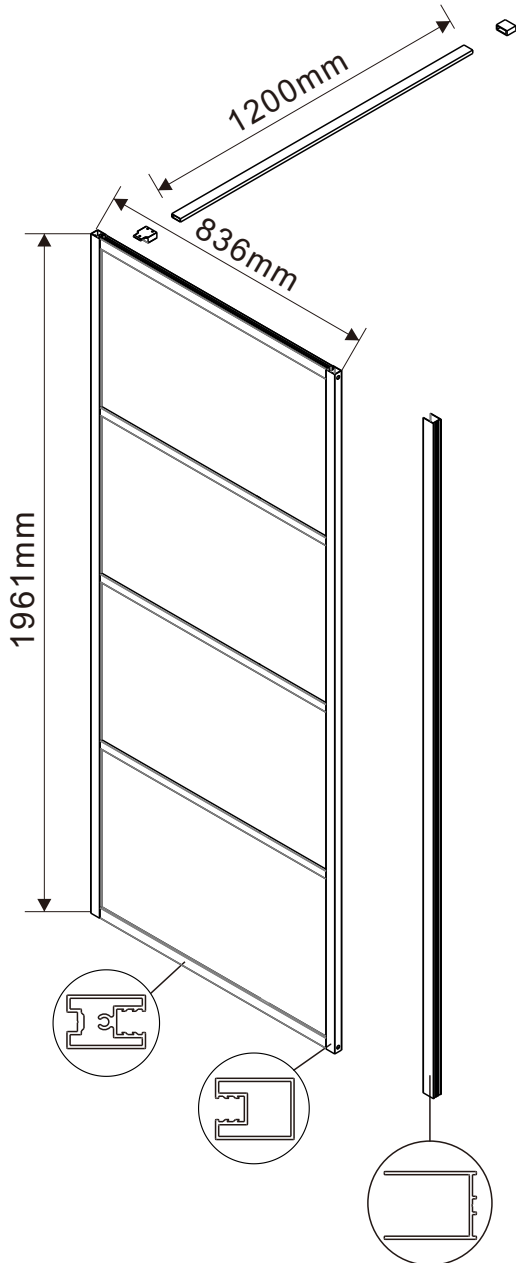

Product Code:8PAR53W
Product Size:800x2000mm

Product Code: 8PAR53W
Product Size: 900x2000mm

Product Code: 8PAR53W
Product Size: 700x2000mm